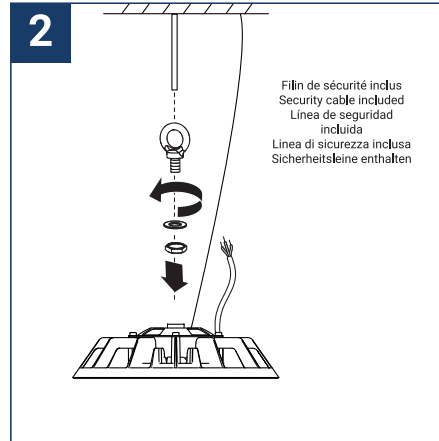

SAFETY NOTE

- Read the instructions carefully before use
- Keep these instructions while you use the device.
- Installation and maintenance are reserved for qualified people who can work on products that must be manually connected to 230V current
- Before any assembly action, cut off the power supply
- Connect the earth cable first
- The flexible exterior cable of this luminaire cannot be replaced; if the cable is damaged, the luminaire must be destroyed.
- Caution, risk of electric shock when opening the product. ⚠
- This luminaire has a built-in power supply, just connect the luminaire to a 220-240VAC electrical supply to make it work.
- The integrated aspect of the power supply has an impact on the design of the luminaire and its installation and use.
- For the luminaire with an integrated power supply, the design is subject to ventilation problems linked to the cooling of an integrated power supply.
- This type of luminaire can be larger and heavier than a luminaire with a remote power supply
- The terminal block is not included; installation may require the advice of a qualified person
- Luminaire designed for direct installation on normally flammable surfaces
- Do not look at the luminaire in normal use for more than 10 seconds as this can be dangerous for the eyes.
- The luminaire should be positioned in such a way that the extended look of the luminaire at a distance of less than 0.50 m is not expected
- This product meets all the essential requirements of each of the directives applicable to it.
- At the end of its life, this product must be collected separately and must not be mixed with other household waste for the respect of human health and safety and for the conservation of natural resources.
- This product is intended for use in applications outside of buildings, industrial applications or other applications where lighting standards allow a CRI < 80

Ce produit contient une source lumineuse de classe d'efficacité énergétique

Ref : 100108-100109-100110