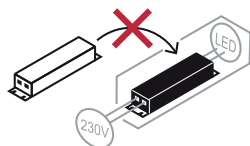

SAFETY NOTE

- Read the instructions carefully before use
- Keep these instructions while you use the device.
- Installation and maintenance are reserved for qualified people who can work on products that must be manually connected to 230V current
- Before any assembly action, cut off the power supply
- Connect the earth cable first
- The flexible exterior cable of this luminaire cannot be replaced; if the cable is damaged, the luminaire must be destroyed.
- Caution, risk of electric shock when opening the product. ⚠
- This luminaire has a built-in power supply, just connect the luminaire to a 220-240VAC electrical supply to make it work.
- The integrated aspect of the power supply has an impact on the design of the luminaire and its installation and use.
- For the luminaire with an integrated power supply, the design is subject to ventilation problems linked to the cooling of an integrated power supply.
- This type of luminaire can be larger and heavier than a luminaire with a remote power supply
- The terminal block is not included; installation may require the advice of a qualified person
- Luminaire designed for direct installation on normally flammable surfaces
- Do not look at the luminaire in normal use for more than 10 seconds as this can be dangerous for the eyes.
- The luminaire should be positioned in such a way that the extended look of the luminaire at a distance of less than 0.50 m is not expected
- This product meets all the essential requirements of each of the directives applicable to it.
- At the end of its life, this product must be collected separately and must not be mixed with other household waste for the respect of human health and safety and for the conservation of natural resources.
- This product is intended for use in applications outside of buildings, industrial applications or other applications where lighting standards allow a CRI < 80