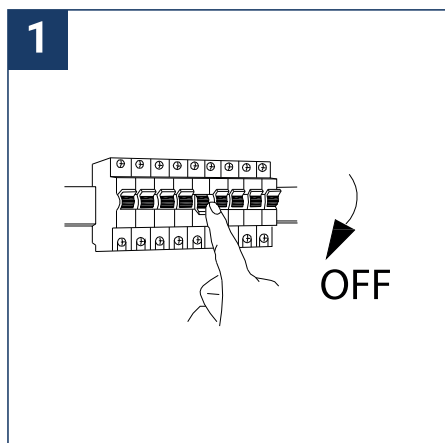

Ref : 7773-7774-7788-77731-77741-77875-77880

<https://www.miidex.com/283-connecteurs-etanches-et-boites-de-derivation>