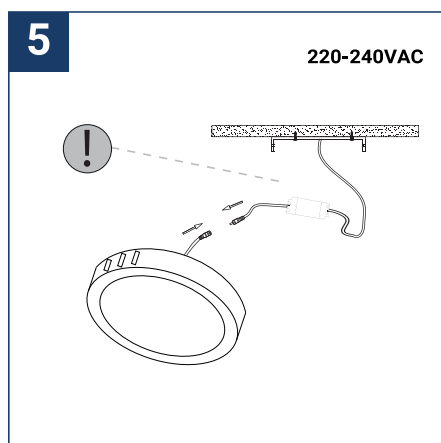

Ref : 7773-7774-7788-77731-77741-77875-77880

<https://www.miidex.com/283-connecteurs-etanches-et-boites-de-derivation>