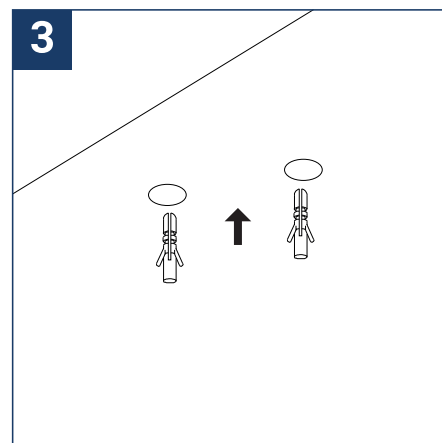

Ref : 7773-7774-7788-77731-77741-77875-77880

<https://www.miidex.com/283-connecteurs-etanches-et-boites-de-derivation>