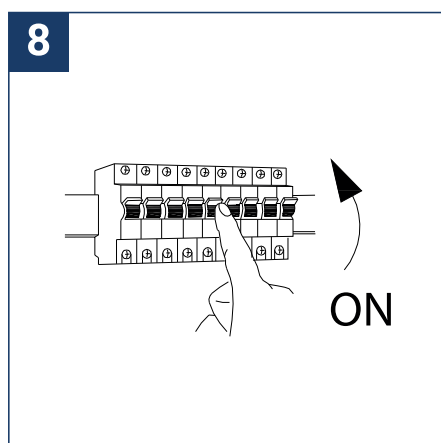

Ref : 7773-7774-7788-77731-77741-77875-77880

<https://www.miidex.com/283-connecteurs-etanches-et-boites-de-derivation>