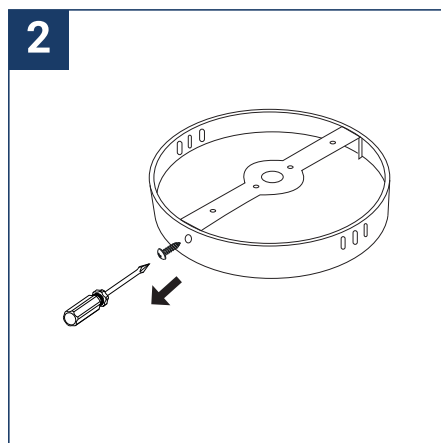

Ref : 7773-7774-7788-77731-77741-77875-77880

<https://www.miidex.com/283-connecteurs-etanches-et-boites-de-derivation>