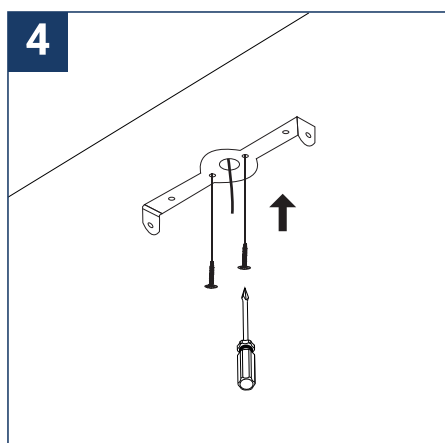

Ref : 7773-7774-7788-77731-77741-77875-77880

<https://www.miidex.com/283-connecteurs-etanches-et-boites-de-derivation>