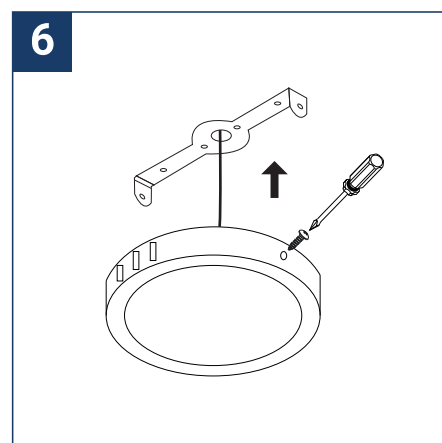

Ref : 7773-7774-7788-77731-77741-77875-77880

<https://www.miidex.com/283-connecteurs-etanches-et-boites-de-derivation>