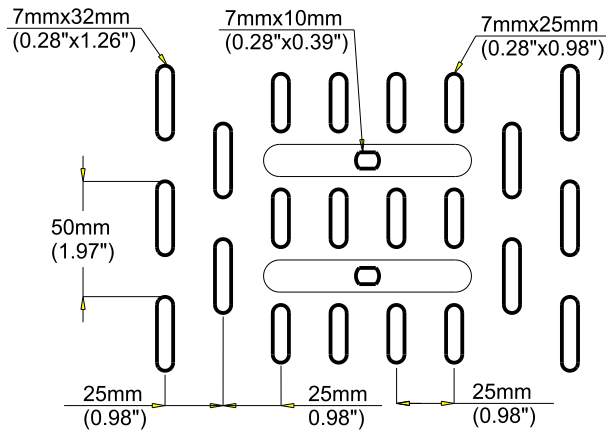

DALLE P31 TP75 200
Tray P31 perf 75x200

GS
PG

legrand | CABLE
MANAGEMENT

FT0561-0

10 03

P31 TP 75x200

REF	CODE	POIDS /WEIGHT		L / L		EP. / TH.		Material	Standard
		(Kg/m)	(lb/ft)	(mm)	(inch)	(mm)	(inch)		
P31 TP 75x200	340 063	2.580	1.711	200	(7.874")	0.8	(0.032")	DX 51 D Z 275 MAC	EN 10 346