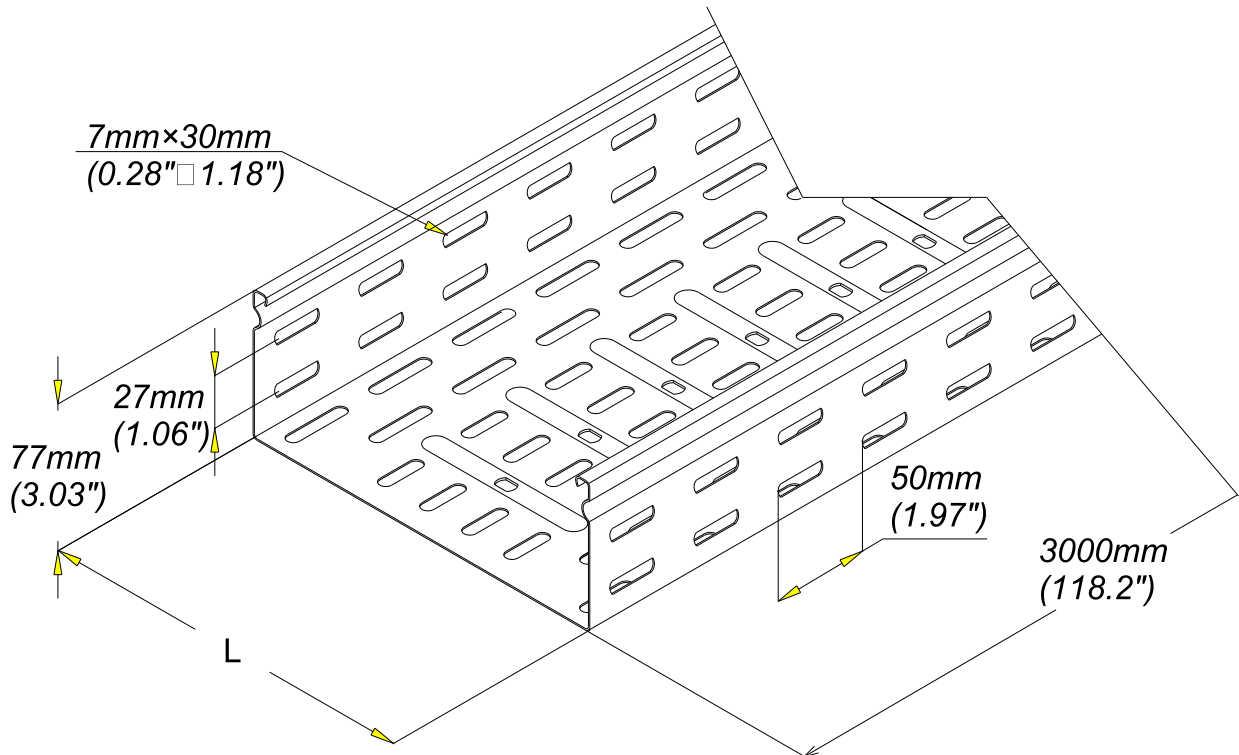

DALLE P31 TP75 200
Tray P31 perf 75x200

GS
PG

legrand | CABLE
MANAGEMENT

FT0561-0

10 03

P31 TP 75x200

REF	CODE	POIDS /WEIGHT		L / L		EP. / TH.		Material	Standard
		(Kg/m)	(lb/ft)	(mm)	(inch)	(mm)	(inch)		
P31 TP 75x200	340 063	2.580	1.711	200	(7.874")	0.8	(0.032")	DX 51 D Z 275 MAC	EN 10 346