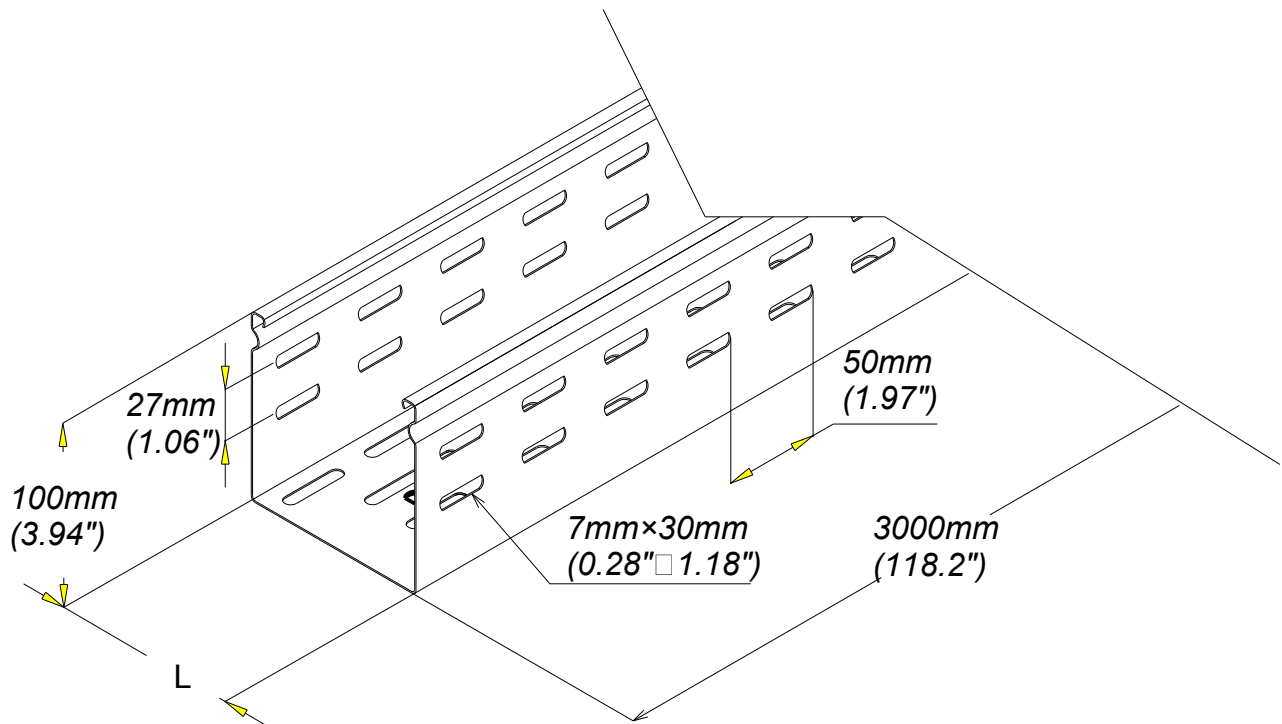

DALLE P31 TP100 100  
Tray P31 perf 100x100

GS  
PG

**legrand** | CABLE  
MANAGEMENT

FT0563-0

11 13

P31 TP 100x100

REF	CODE	POIDS /WEIGHT		L / L		EP. / TH.		Material	Standard
		(Kg/m)	(lb/ft)	(mm)	(inch)	(mm)	(inch)		
P31 TP 100x100	340 068	2.330	1.545	100	(3.937")	0.7	(0.028")	DX 51 D Z 275 MAC	EN 10 346