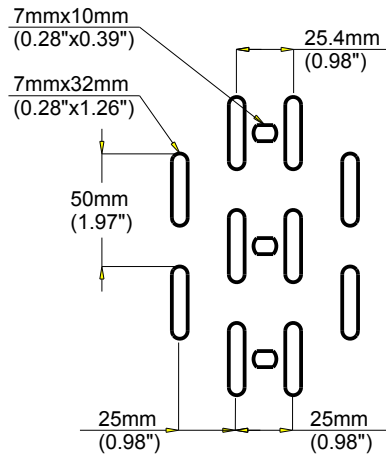

DALLE P31 TP100 100  
Tray P31 perf 100x100

GS  
PG

**legrand** | CABLE  
MANAGEMENT

FT0563-0

11 13

P31 TP 100x100

REF	CODE	POIDS /WEIGHT		L / L		EP. / TH.		Material	Standard
		(Kg/m)	(lb/ft)	(mm)	(inch)	(mm)	(inch)		
P31 TP 100x100	340 068	2.330	1.545	100	(3.937")	0.7	(0.028")	DX 51 D Z 275 MAC	EN 10 346