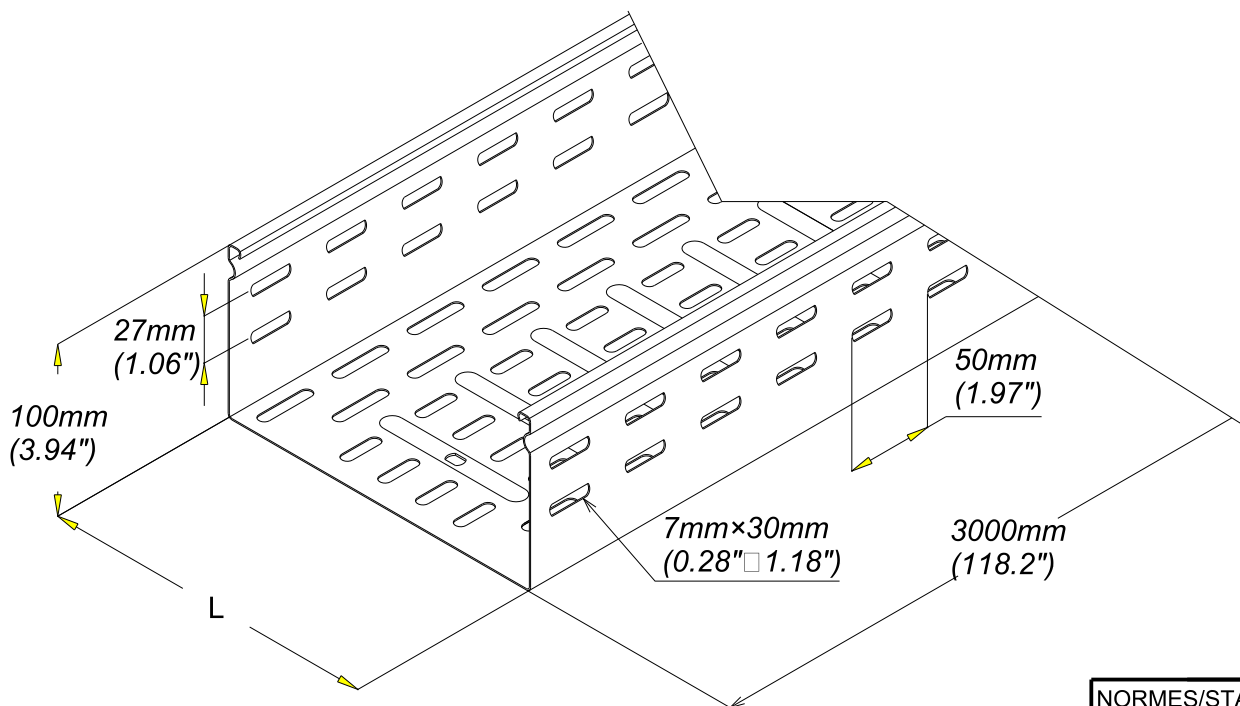

DALLE P31 TP100 200
Tray P31 perf 100x200

GC
HDG

CABLE
MANAGEMENT

FT0565-3

11 13

P31 TP 100x200

NORMES/STANDARD

REF	CODE	POIDS /WEIGHT (Kg/m) (lb/ft)	L / L (mm) (inch)	EP. / TH. (mm) (inch)	MATIERE / MATIERAL S 235 JR	NORMES/STANDARD
P31 TP 100x200	342 070	3.873 2.568	200 (7.874")	1 (0.039")	PROTECTION / COATING GC / HDG	EN 10 025-2 Class 6 according to CEI 61537