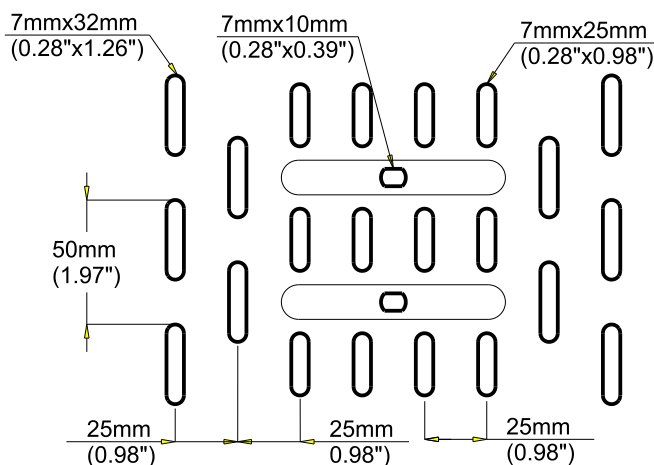

DALLE P31 TP100 200
Tray P31 perf 100x200

GC
HDG

CABLE
MANAGEMENT

FT0565-3

11 13

P31 TP 100x200

NORMES/STANDARD

REF	CODE	POIDS /WEIGHT (Kg/m) (lb/ft)	L / L (mm) (inch)	EP. / TH. (mm) (inch)	MATIERE / MATIERAL S 235 JR	NORMES/STANDARD
P31 TP 100x200	342 070	3.873 2.568	200 (7.874")	1 (0.039")	PROTECTION / COATING GC / HDG	EN 10 025-2 Class 6 according to CEI 61537