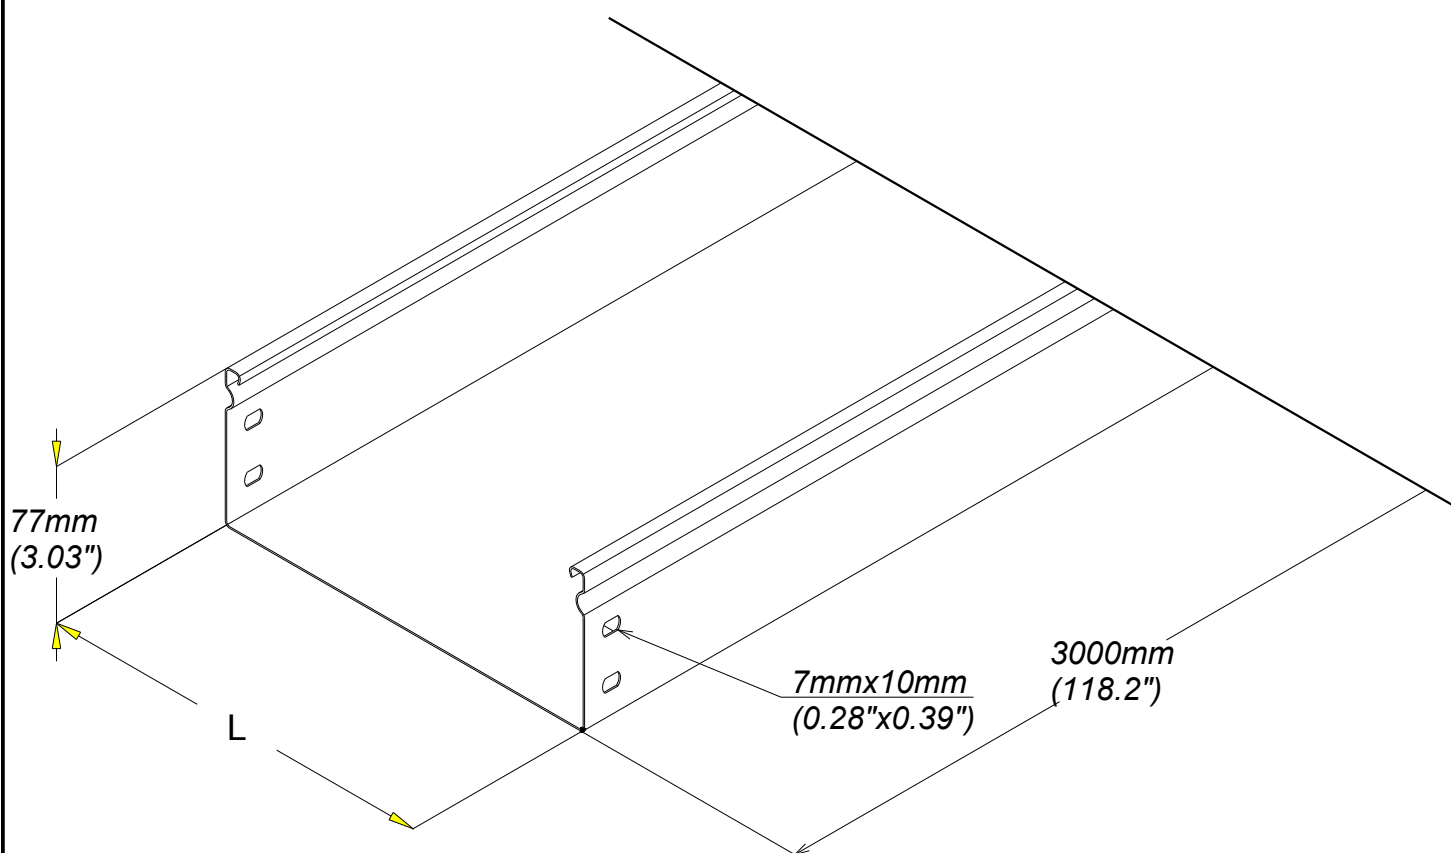

GOULOTTE P31 TB75 75 et 100
Tray P31 blind 75x75 and 100

GS
PG

CABLE
MANAGEMENT

FT0570-0

11 13

REF	CODE	POIDS /WEIGHT		L / L		EP. / TH.	
		(Kg/m)	(lb/ft)	(mm)	(inch)	(mm)	(inch)
P31 TB 75x75	340 025	1.490	1.001	77	(3.031")	0.6	(0.024")
P31 TB 75x100	340 026	1.620	1.074	100	(3.937")	0.6	(0.024")