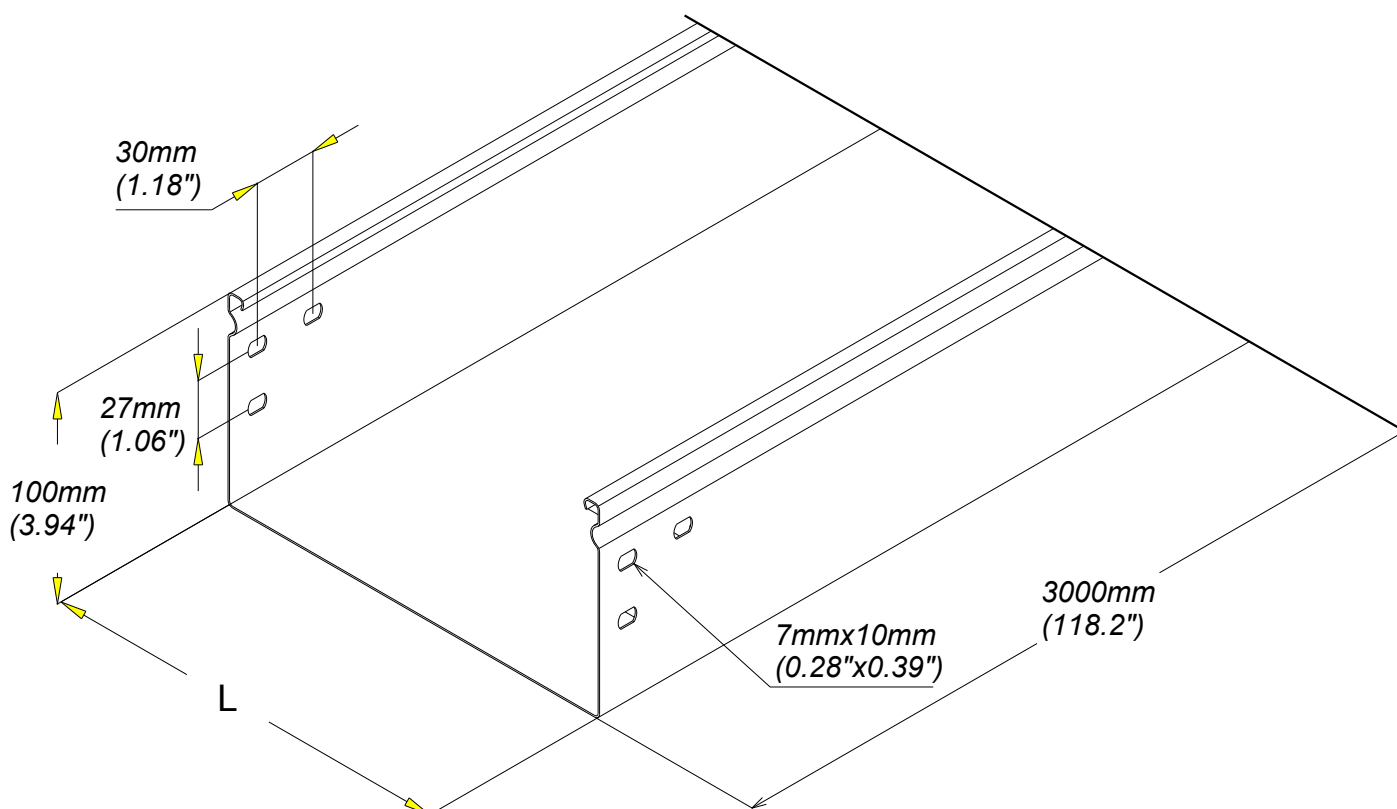

GOULOTTE P31 TB100 100
Tray P31 blind 100x100

GC
HDG

CABLE
MANAGEMENT

FT0574-3

11 13

NORMES / STANDARD

REF	CODE	POIDS /WEIGHT (Kg/m) (lb/ft)		L / L (mm) (inch)		EP. / TH. (mm) (inch)		MATIERE / MATIERAL S 235 JR	EN 10 025
P31 TB 100x100	342 088	2.697	1.788	100	(3.937")	0.7	(0.028")	PROTECTION / COATING GC / HDG	EN ISO 1461