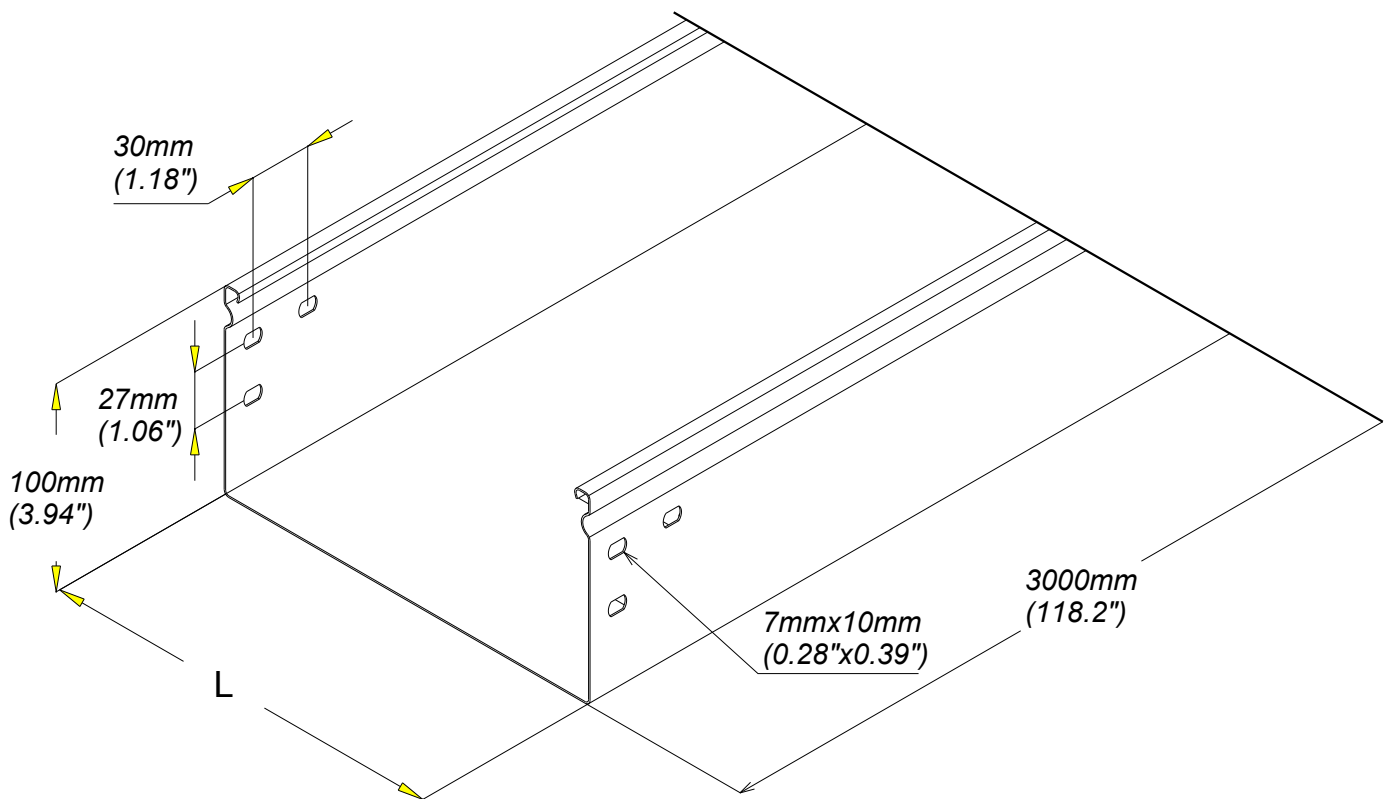

GOULOTTE P31 TB100 100
Tray P31 blind 100x100

GS
PG

legrand | CABLE
MANAGEMENT

FT0574-0

11 13

REF	CODE	POIDS /WEIGHT (Kg/m) (lb/ft)		L / L (mm) (inch)		EP. / TH. (mm) (inch)	
P31 TB 100x100	340 030	2.520	1.671	100	(3.937")	0.7	(0.028")