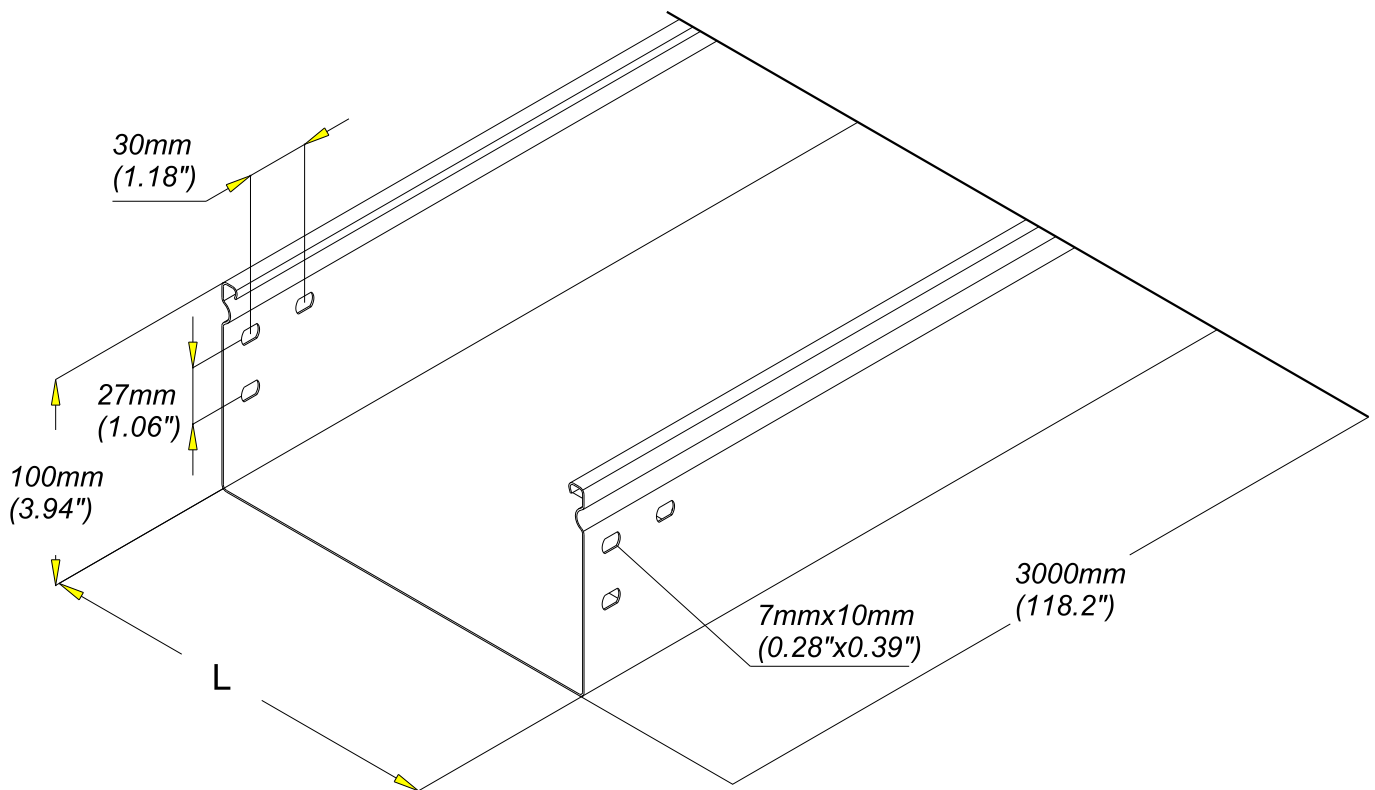

GOULOTTE P31 TB100 150
Tray P31 blind 100x150

GC
HDG

CABLE
MANAGEMENT

FT0575-3

11 13

NORMES / STANDARD

REF	CODE	POIDS /WEIGHT (Kg/m) (lb/ft)		L / L (mm) (inch)		EP. / TH. (mm) (inch)		MATIERE / MATIERAL S 235 JR	EN 10 025-2
P31TB100x150	342 089	3.113	2.064	150	(5.906")	0.95	(0.037")	PROTECTION / COATING GC / HDG	Class 6 according to CEI 61537