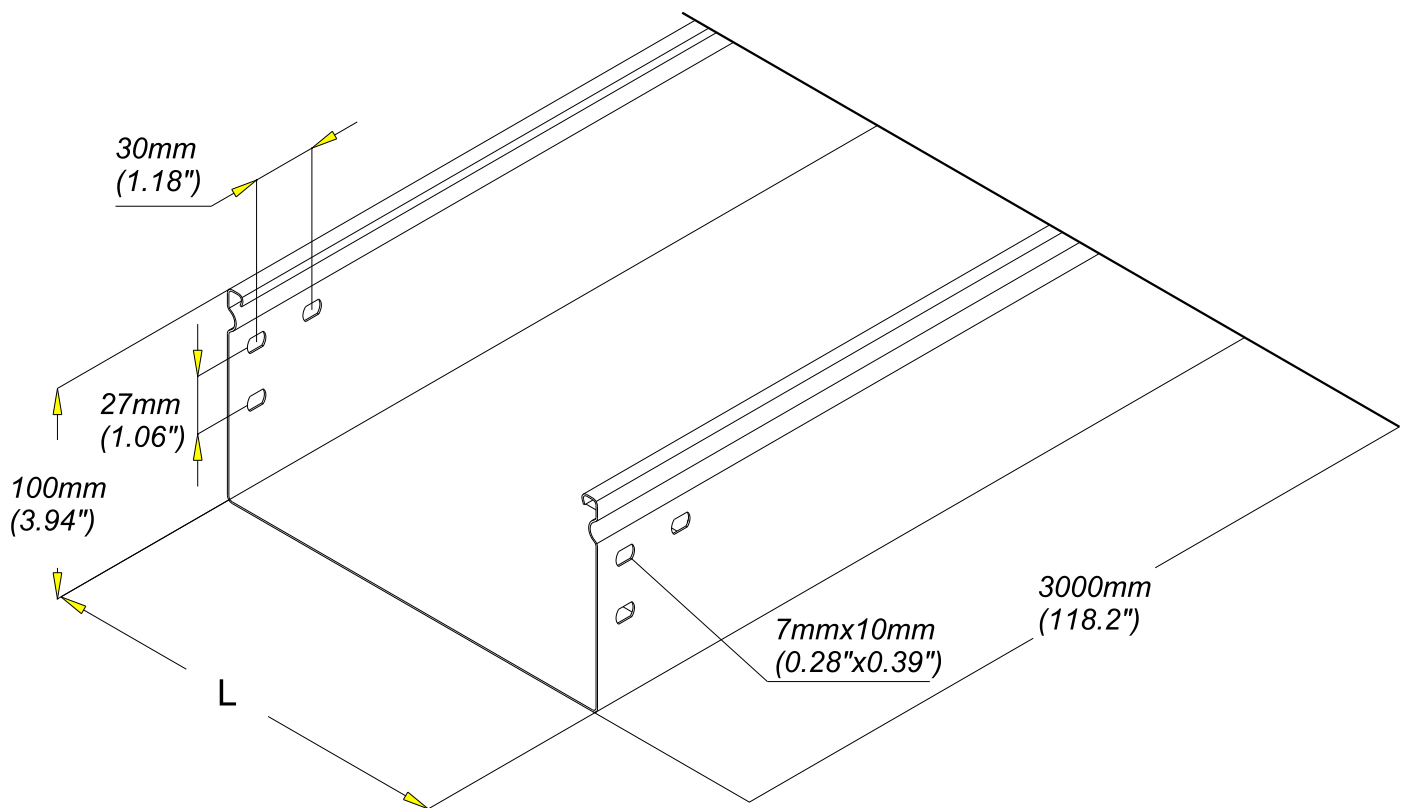

GOULOTTE P31 TB100 150
Tray P31 blind 100x150

GS
PG

legrand | CABLE
MANAGEMENT

FT0575-0

11 13

REF	CODE	POIDS/WEIGHT		L / L		EP./ TH.		Material	Standard
		(Kg/m)	(lb/ft)	(mm)	(inch)	(mm)	(inch)		
P31TB100x150	340 031	2.910	1.929	150	(5.906")	0.95	(0.037")	DX 51 D Z 275 MAC	EN 10 346