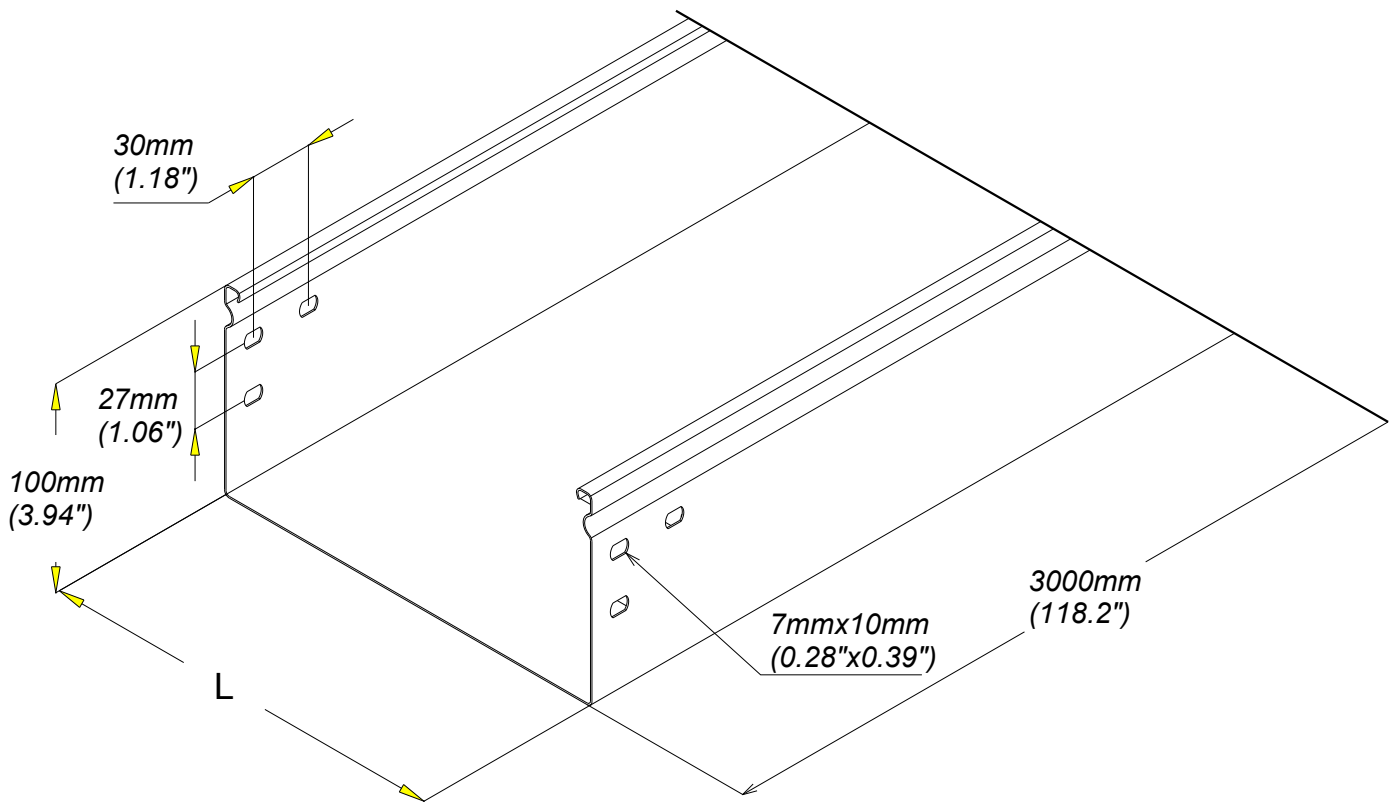

GOULOTTE P31 TB100 200  
Tray P31 blind 100x200

GS  
PG

CABLE  
MANAGEMENT

FT0576-0

11 13

REF	CODE	POIDS /WEIGHT		L / L		EP. / TH.	
		(Kg/m)	(lb/ft)	(mm)	(inch)	(mm)	(inch)
P31 TB 100x200	340 032	3.990	2.645	200	(7.864")	1.15	(0.045")

Material	Standard
DX 51 D Z 275 MAC	EN 10 346