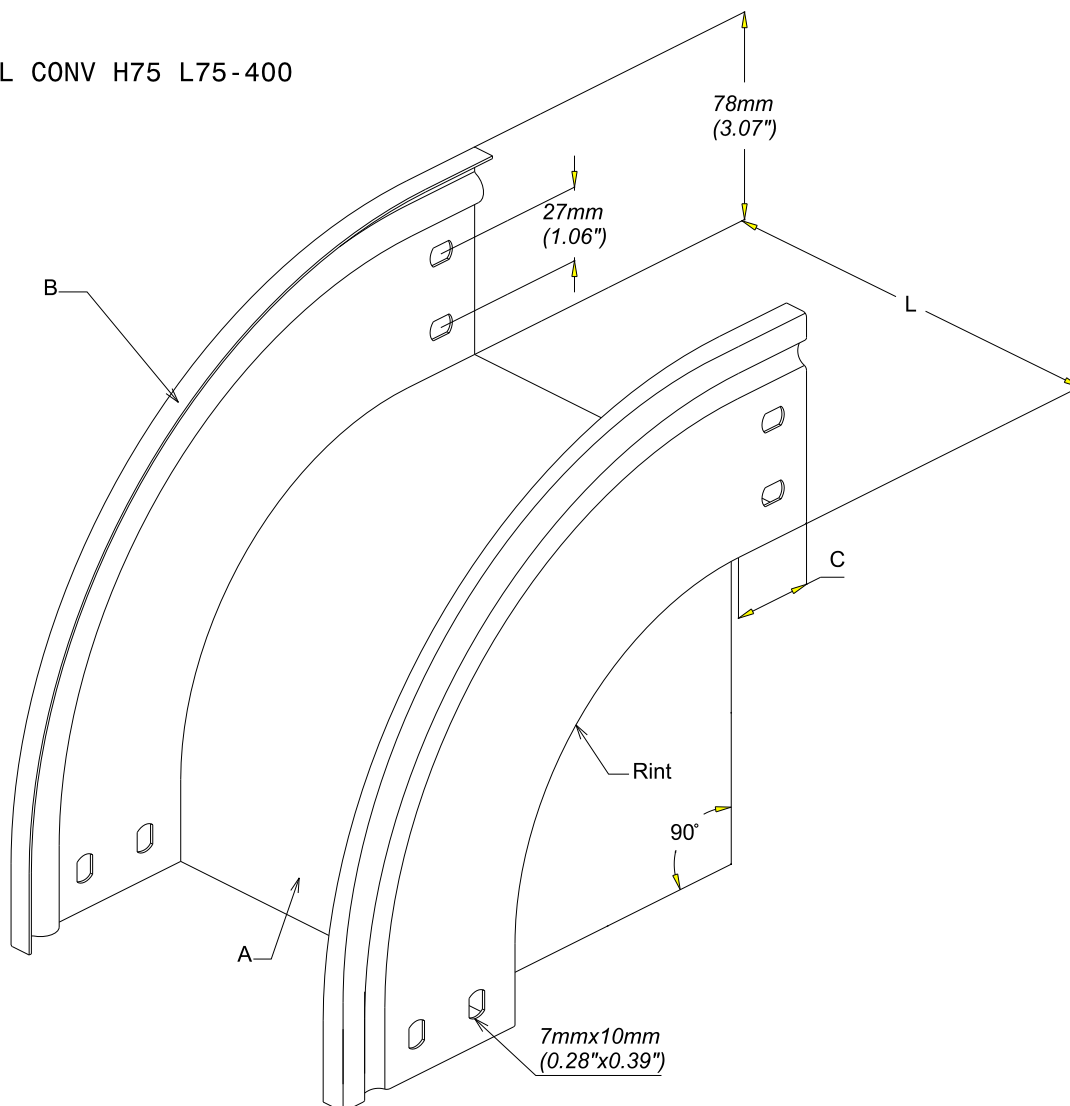

CHT PL CONV P31 OR H75 75 à 400
OUTSIDE RISER P31 75x75 to 400

INOX 304L
SS304L

CABLE
MANAGEMENT

FT0601-8

04-16

P31 CHT PL CONV H75 L75-400

REF	CODE	L / L		A / A		B / B		C / C		R / R	
		(mm)	(inch)	(mm)	(inch)	(mm)	(inch)	(mm)	(inch)	(mm)	(inch)
P31 OR 75x75	346 432	75	2.92"	0.8	0.032"	1	0.039"	30	1.18"	100	3.94"
P31 OR 75x100	346 433	100	3.94"	0.8	0.032"	1	0.039"	30	1.18"	100	3.94"
P31 OR 75x150	346 434	150	5.91"	0.8	0.032"	1	0.039"	30	1.18"	100	3.94"
P31 OR 75x200	346 435	200	7.87"	0.8	0.032"	1	0.039"	30	1.18"	100	3.94"
P31 OR 75x300	346 436	300	11.81"	1	0.039"	1	0.039"	30	1.18"	100	3.94"
P31 OR 75x400	346 437	400	15.75"	1	0.039"	1	0.039"	50	1.97"	171	6.73"