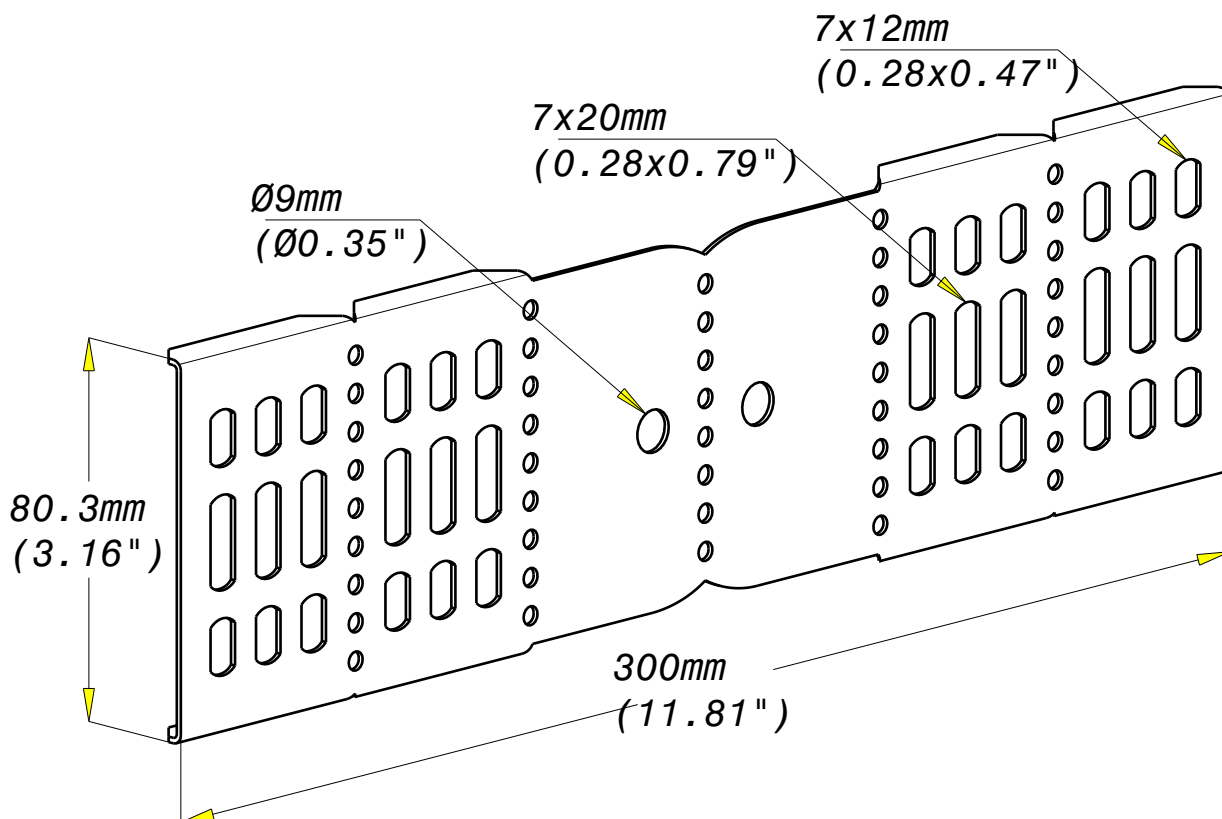

Eclisse P31 EDU 75
P31 EDU 75 Coupler

Inox
SS

legrand | CABLE
MANAGEMENT

FT0750-1 07 17

					NORMES STANDARD		
REF	CODE	POIDS (Kg) / WEIGHT (lb)		EP. / TH.		MATIERE / MATERIAL X2CrNiMo17-12-2	EN 10 088
P31 EDU75	345 225	0.19	0.43	1.15	(0.045")	PROTECTION / COATING	