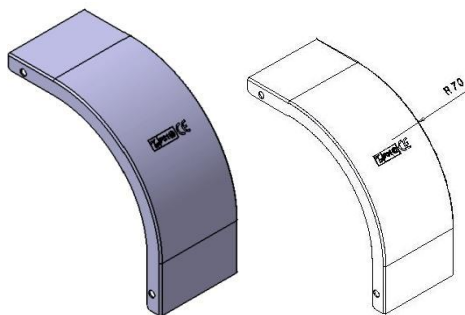

P31HD - Cover Outside Riser 50x50 PG

Reference(s) : 347 609

Ref.	Description	Raw Material (R.M.)	R.M. Standard	Coating Standard	Thickness (mm)	Weight (kg)
347 609	Cover Outside Riser 90° 50x50	DX51D Z275 (RE MIN 220 MPA)	EN10346	//	1	0.05