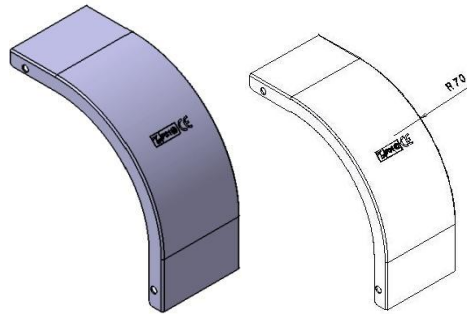

P31 Cover Outside Riser 50x50 HDG

Reference(s) : 345 463

| Ref. | Description | Raw Material (R.M.) | R.M. Standard | Coating Standard | Thickness (mm) | Weight (kg) |
|---------|-----------------------------------|-----------------------------|---------------|------------------|----------------|-------------|
| 345 463 | Cover Outside Riser 90° HDG 50x50 | DX51D Z275 (RE MIN 220 MPA) | EN10346 | ISO1461 | 1 | 0.05 |