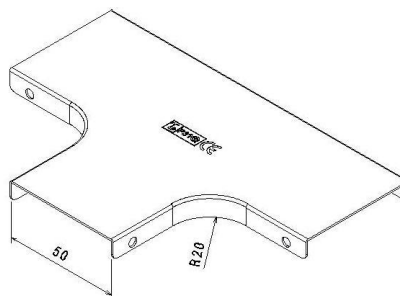

P31HD - Cover Flat T 50x50 PG

Reference(s) : 347 640

Ref.	Description	Raw Material (R.M.)	R.M. Standard	Coating Standard	Thickness (mm)	Weight (kg)
347 640	Cover Flat T 50x50	DX51D Z275 (RE MIN 220 MPA)	EN10346	//	1	0.1