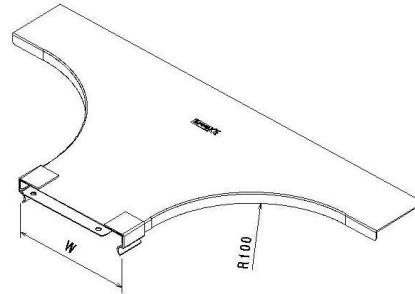

**P31HD - Cover Branch
W75→300 mm PG**
Reference(s) : 347 659 to 663

Ref.	Description	Raw Material (R.M.)	R.M. Standard	Coating Standard	W (mm)	Thickness (mm)	Weight (kg)
347 659	Cover Branch W75	DX51D Z275 (RE MIN 220 MPA)	EN10346	//	77	1	0.25
347 660	Cover Branch W100	DX51D Z275 (RE MIN 220 MPA)	EN10346	//	100	1	0.3
347 661	Cover Branch W150	DX51D Z275 (RE MIN 220 MPA)	EN10346	//	150	1	0.4
347 662	Cover Branch W200	DX51D Z275 (RE MIN 220 MPA)	EN10346	//	200	1	0.5
347 663	Cover Branch W300	DX51D Z275 (RE MIN 220 MPA)	EN10346	//	300	1	0.6