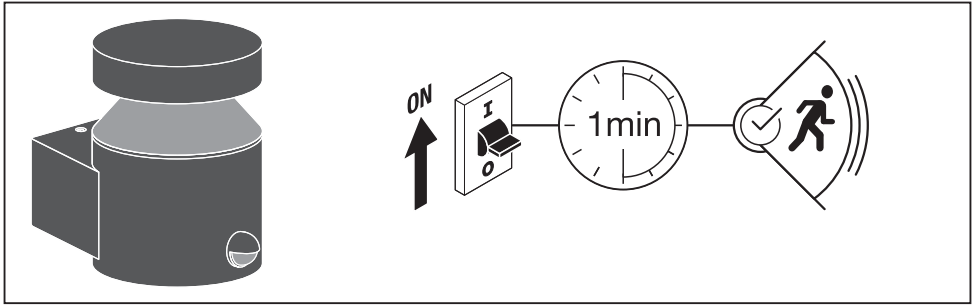

Outdoor Facade Pole / Outdoor Facade Pole Sensor

Outdoor Facade Pole / Outdoor Facade Pole Sensor

[www.luminaires.ledvance.com](http://www.luminaires.ledvance.com)

Downlight

Spot

Linear

Panel

Surface