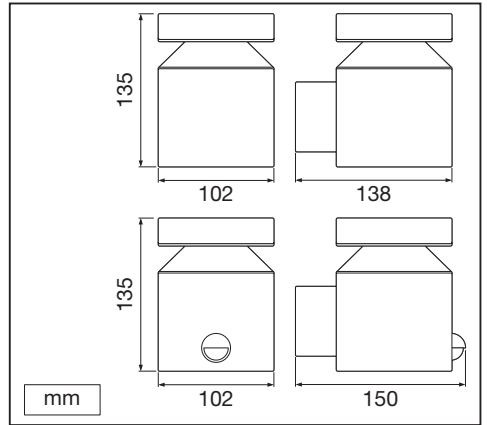

Outdoor Facade Pole / Outdoor Facade Pole Sensor