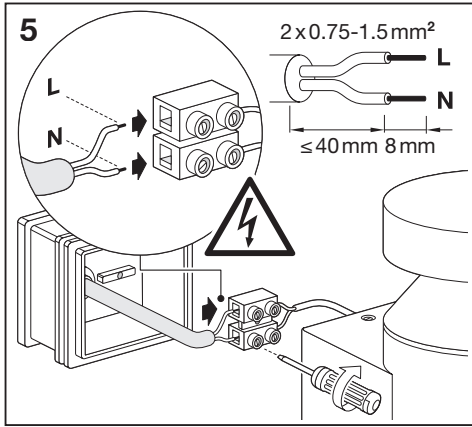

Outdoor Facade Pole / Outdoor Facade Pole Sensor