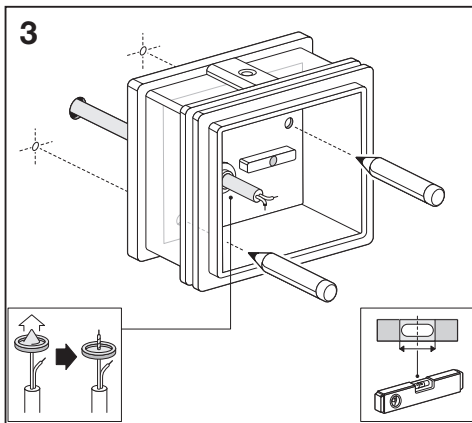

Outdoor Facade Pole / Outdoor Facade Pole Sensor