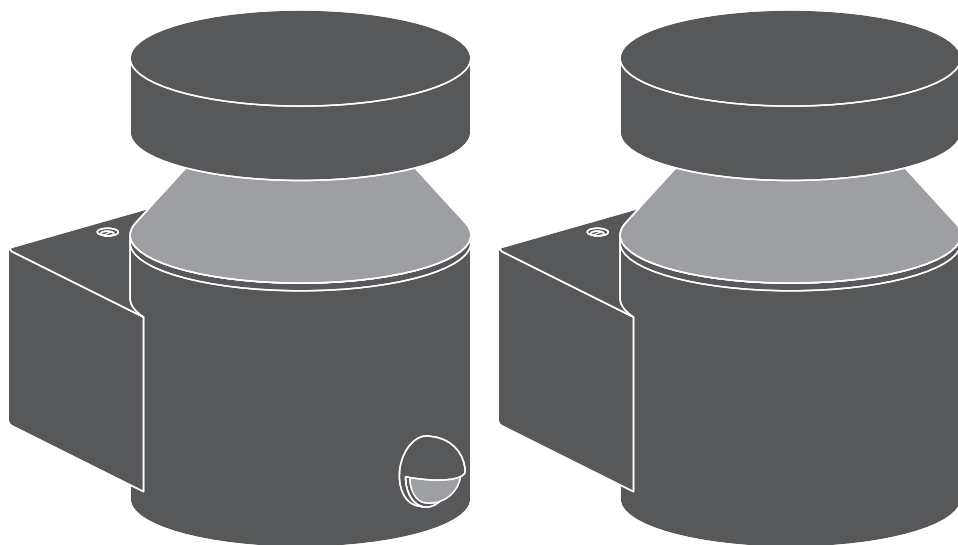

# Outdoor Facade Pole Outdoor Facade Pole Sensor

	EAN	L x W x H	W	lm	lm/W	K	IP	IK
Outdoor Facade Pole 6W/3000K SST IP44	4058075075092	138 x 102 x 135	6	350	60	3000K	44	06
Outdoor Facade Pole 6W/3000K SST S IP44	4058075075115	150 x 102 x 135	6	350	60	3000K	44	06

	EAN	∠	temp (°C)	PF	R <sub>a</sub>	V <sub>AC</sub>	Hz	⚙️
Outdoor Facade Pole 6W/3000K SST IP44	4058075075092	160°	-20 ... 40	≥ 0.5	> 80	220-240V	50/60 Hz	0.5 kg
Outdoor Facade Pole 6W/3000K SST S IP44	4058075075115	160°	-20 ... 40	≥ 0.5	> 80	220-240V	50/60 Hz	0.5 kg

Outdoor Facade Pole / Outdoor Facade Pole Sensor

Outdoor Facade Pole / Outdoor Facade Pole Sensor

[www.luminaires.ledvance.com](http://www.luminaires.ledvance.com)

Downlight

Spot

Linear

Panel

Surface