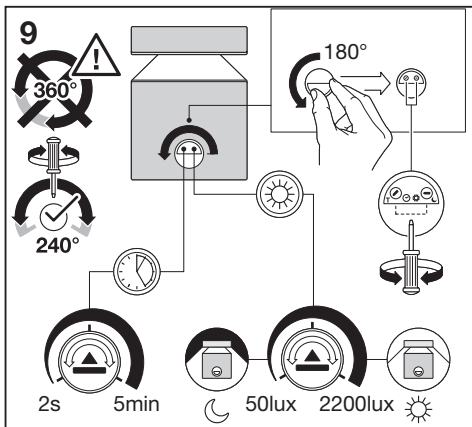

Outdoor Facade Pole / Outdoor Facade Pole Sensor