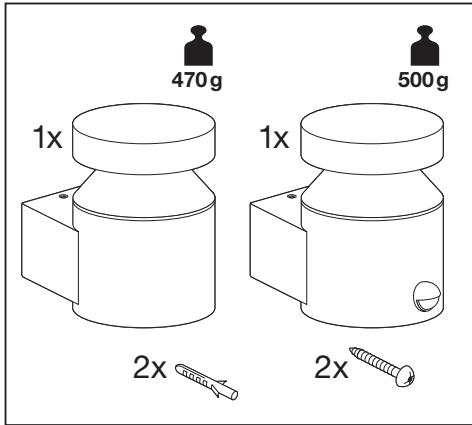

Outdoor Facade Pole / Outdoor Facade Pole Sensor