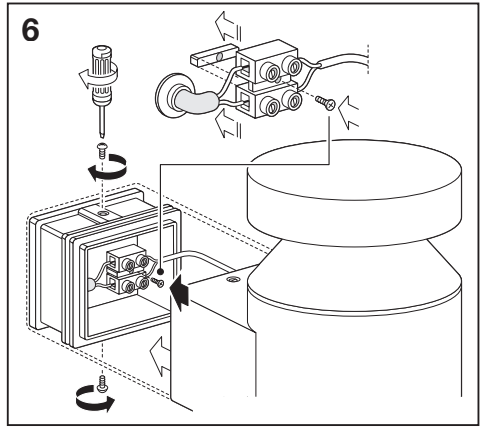

Outdoor Facade Pole / Outdoor Facade Pole Sensor