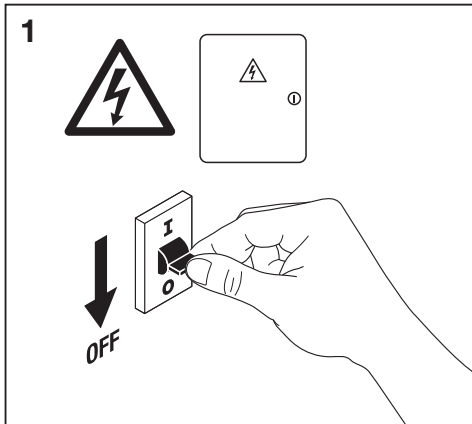

Outdoor Facade Pole / Outdoor Facade Pole Sensor