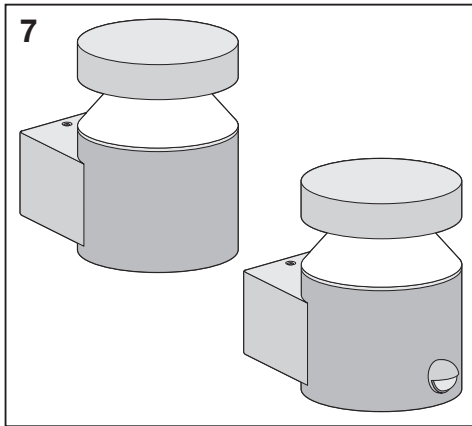

Outdoor Facade Pole / Outdoor Facade Pole Sensor