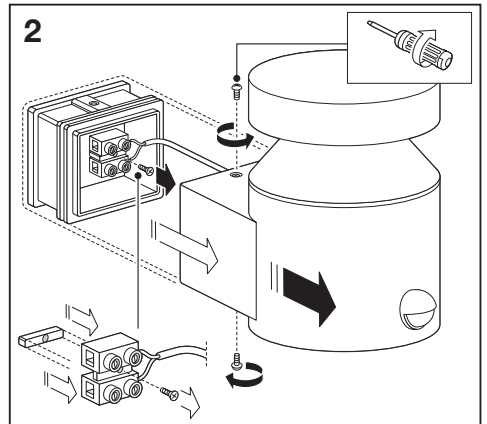

Outdoor Facade Pole / Outdoor Facade Pole Sensor