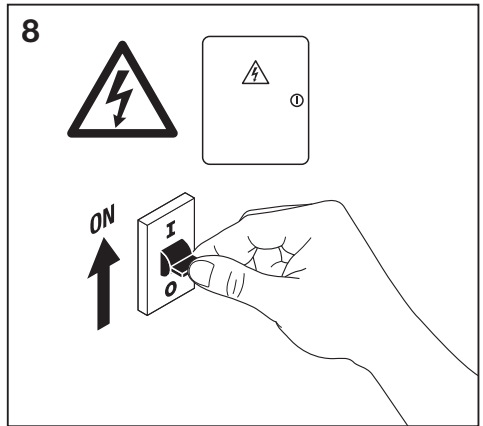

Outdoor Facade Pole / Outdoor Facade Pole Sensor