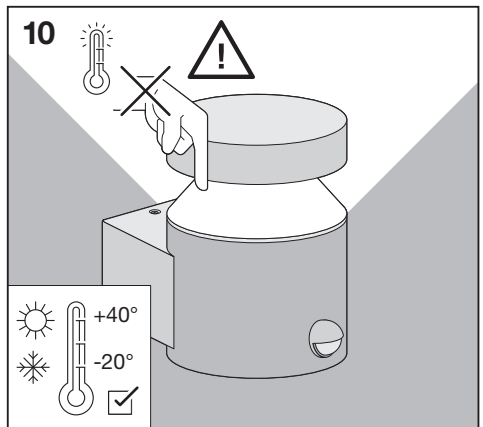

Outdoor Facade Pole / Outdoor Facade Pole Sensor