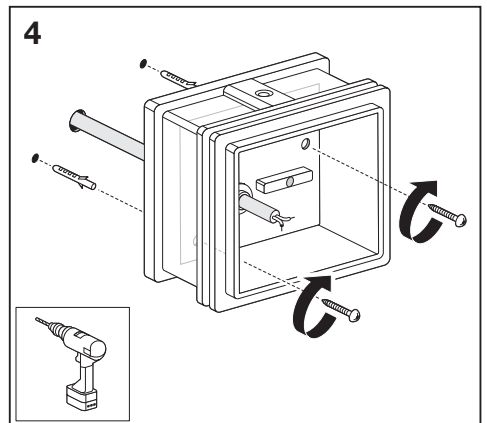

Outdoor Facade Pole / Outdoor Facade Pole Sensor