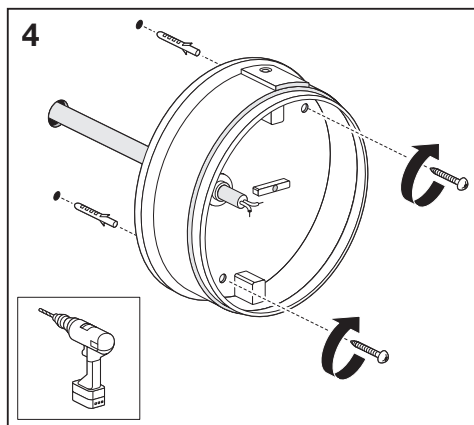

Outdoor Surface Pole

	EAN	Ø x H	W	lm	lm/W	K	IP	IK
Outdoor Surface Pole 6W/3000K SST IP44	4058075075177	102x87	6	350	60	3000K	44	06

	EAN		 (°C)	PF	R _a	V _{AC}	Hz	
Outdoor Surface Pole 6W/3000K SST IP44	4058075075177	160°	-20...40	≥ 0.5	> 80	220-240V	50/60Hz	0.3kg

Outdoor Surface Pole

Outdoor Surface Pole

www.luminaires.ledvance.com

Downlight

Spot

Linear

Panel

Surface