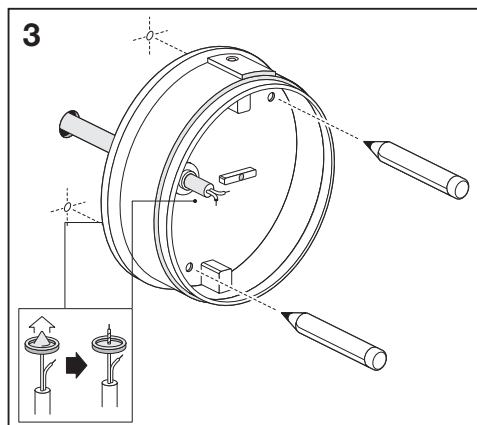

Outdoor Surface Pole

	EAN	Ø x H	W	lm	lm/W	K	IP	IK
Outdoor Surface Pole 6W/3000K SST IP44	4058075075177	102x87	6	350	60	3000K	44	06

	EAN		 (°C)	PF	R _a	V _{AC}	Hz	
Outdoor Surface Pole 6W/3000K SST IP44	4058075075177	160°	-20...40	≥ 0.5	> 80	220-240V	50/60Hz	0.3kg

Outdoor Surface Pole

Outdoor Surface Pole

www.luminaires.ledvance.com

Downlight

Spot

Linear

Panel

Surface