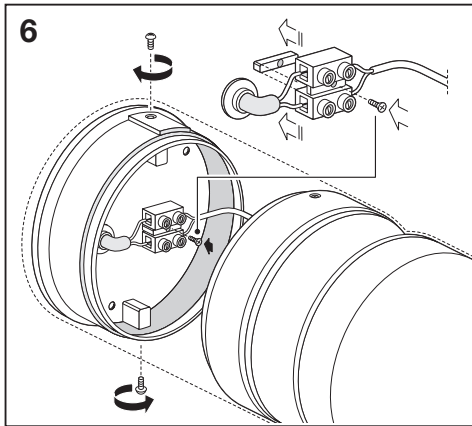

Outdoor Surface Pole

	EAN	Ø x H	W	lm	lm/W	K	IP	IK
Outdoor Surface Pole 6W/3000K SST IP44	4058075075177	102x87	6	350	60	3000K	44	06

	EAN		 (°C)	PF	R _a	V _{AC}	Hz	
Outdoor Surface Pole 6W/3000K SST IP44	4058075075177	160°	-20...40	≥ 0.5	> 80	220-240V	50/60Hz	0.3kg

Outdoor Surface Pole

Outdoor Surface Pole

www.luminaires.ledvance.com

Downlight

Spot

Linear

Panel

Surface