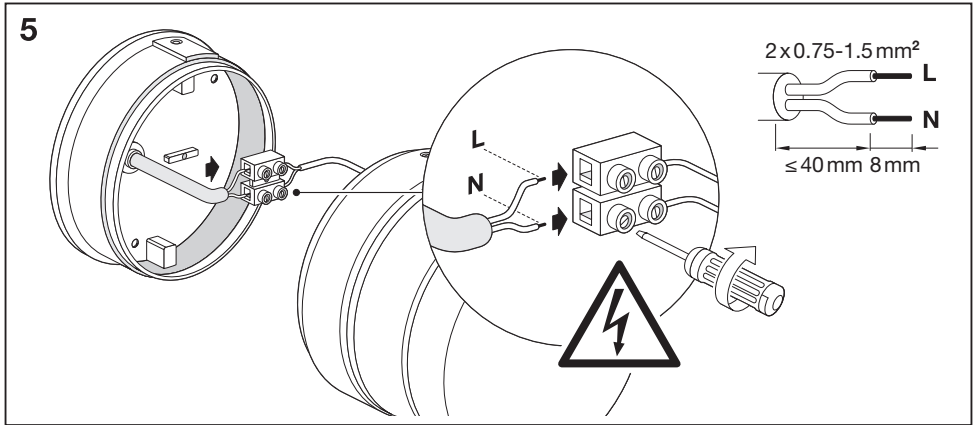

Outdoor Surface Pole

	EAN	Ø x H	W	lm	lm/W	K	IP	IK
Outdoor Surface Pole 6W/3000K SST IP44	4058075075177	102x87	6	350	60	3000K	44	06

	EAN		 (°C)	PF	R _a	V _{AC}	Hz	
Outdoor Surface Pole 6W/3000K SST IP44	4058075075177	160°	-20...40	≥ 0.5	> 80	220-240V	50/60Hz	0.3kg

Outdoor Surface Pole

Outdoor Surface Pole

www.luminaires.ledvance.com

Downlight

Spot

Linear

Panel

Surface