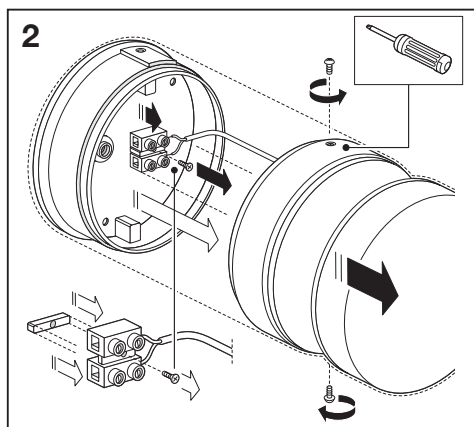

Outdoor Surface Pole

	EAN	Ø x H	W	lm	lm/W	K	IP	IK
Outdoor Surface Pole 6W/3000K SST IP44	4058075075177	102x87	6	350	60	3000K	44	06

	EAN		 (°C)	PF	R _a	V _{AC}	Hz	
Outdoor Surface Pole 6W/3000K SST IP44	4058075075177	160°	-20...40	≥ 0.5	> 80	220-240V	50/60Hz	0.3kg

Outdoor Surface Pole

Outdoor Surface Pole

www.luminaires.ledvance.com

Downlight

Spot

Linear

Panel

Surface