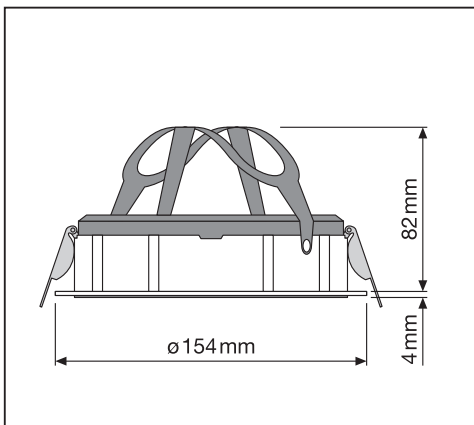

KIT PrevaLED® COIN 111 COB DALI