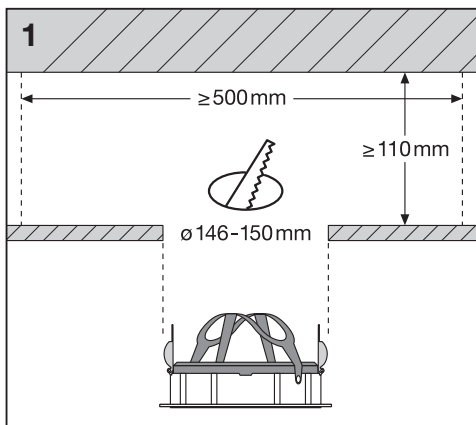

KIT PrevaLED® COIN 111 COB DALI