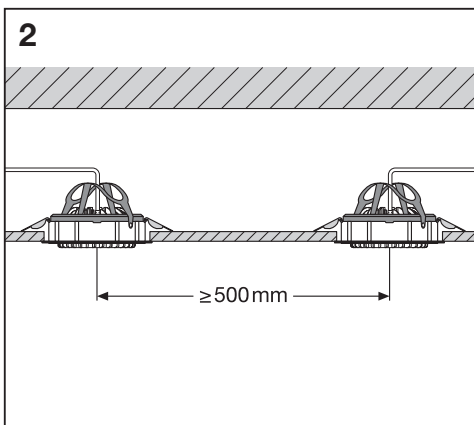

KIT PrevaLED® COIN 111 COB DALI