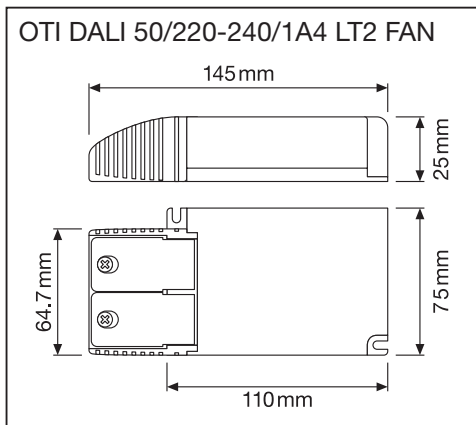

KIT PrevaLED® COIN 111 COB DALI