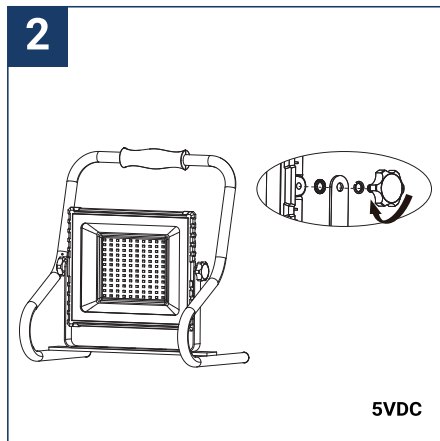

## SAFETY NOTE

- Read the instructions carefully before use
- Keep these instructions as long as you use the appliance.
- This luminaire has a built-in power supply, just connect the luminaire to a cigarette lighter socket or to a 220-230VAC power supply to operate it.
- The integrated aspect of the power supply has an impact on the design of the luminaire and its installation and use.
- For the luminaire with an integrated power supply, the design is subject to ventilation issues linked to the cooling of an integrated power supply.
- This type of luminaire can be bulkier and heavier than a luminaire with a remote power supply
- Luminaire designed for direct installation on normally flammable surfaces
- Do not look at the luminaire in normal use for more than 10 seconds as this can be dangerous for the eyes.
- The luminaire should be positioned in such a way that prolonged gaze of the luminaire at a distance of less than 0.20 m is not possible.
- This product meets all the essential requirements of each of the directives applicable to it.
- At the end of its life, this product must be collected separately and must not be mixed with other household waste to respect the health and safety of people and to conserve natural resources.