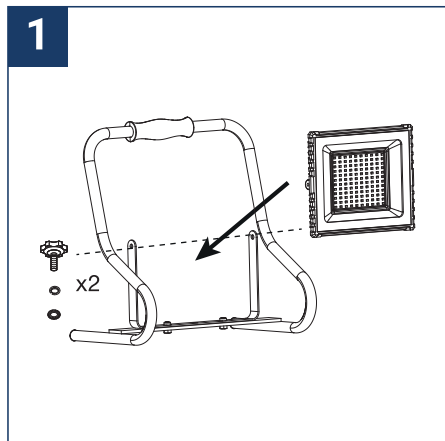

## SAFETY NOTE

- Read the instructions carefully before use
- Keep these instructions as long as you use the appliance.
- This luminaire has a built-in power supply, just connect the luminaire to a cigarette lighter socket or to a 220-230VAC power supply to operate it.
- The integrated aspect of the power supply has an impact on the design of the luminaire and its installation and use.
- For the luminaire with an integrated power supply, the design is subject to ventilation issues linked to the cooling of an integrated power supply.
- This type of luminaire can be bulkier and heavier than a luminaire with a remote power supply
- Luminaire designed for direct installation on normally flammable surfaces
- Do not look at the luminaire in normal use for more than 10 seconds as this can be dangerous for the eyes.
- The luminaire should be positioned in such a way that prolonged gaze of the luminaire at a distance of less than 0.20 m is not possible.
- This product meets all the essential requirements of each of the directives applicable to it.
- At the end of its life, this product must be collected separately and must not be mixed with other household waste to respect the health and safety of people and to conserve natural resources.