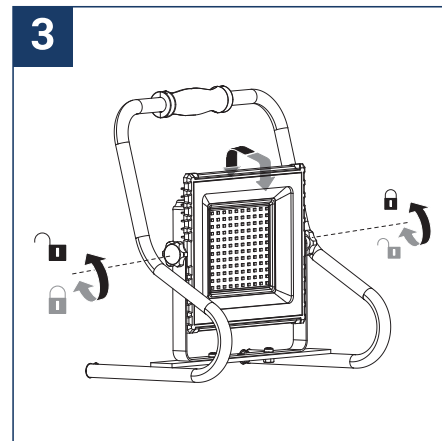

## SAFETY NOTE

- Read the instructions carefully before use
- Keep these instructions as long as you use the appliance.
- This luminaire has a built-in power supply, just connect the luminaire to a cigarette lighter socket or to a 220-230VAC power supply to operate it.
- The integrated aspect of the power supply has an impact on the design of the luminaire and its installation and use.
- For the luminaire with an integrated power supply, the design is subject to ventilation issues linked to the cooling of an integrated power supply.
- This type of luminaire can be bulkier and heavier than a luminaire with a remote power supply
- Luminaire designed for direct installation on normally flammable surfaces
- Do not look at the luminaire in normal use for more than 10 seconds as this can be dangerous for the eyes.
- The luminaire should be positioned in such a way that prolonged gaze of the luminaire at a distance of less than 0.20 m is not possible.
- This product meets all the essential requirements of each of the directives applicable to it.
- At the end of its life, this product must be collected separately and must not be mixed with other household waste to respect the health and safety of people and to conserve natural resources.