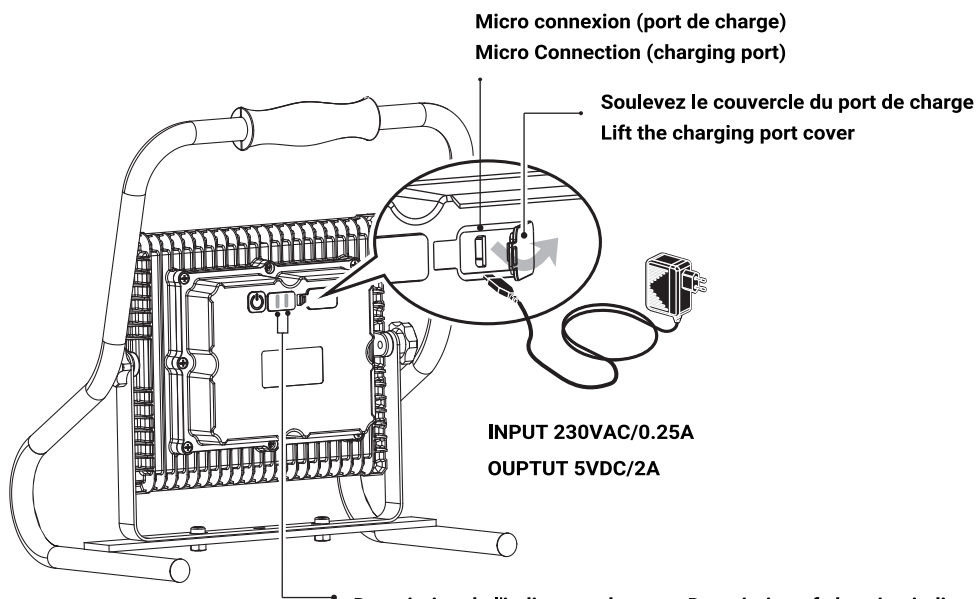

BATTERIE / BATTERY

Description de l'indicateur de charge
1. Lors de la charge, le voyant rouge est allumé
2. Après la charge, le voyant rouge s'éteint et le voyant vert s'allume

Description of charging indicator
1. When charging, the red light is on
2. After charging, the red light goes out and the green light goes on

	Temps de charge Charging time	Autonomie Discharging time
30W	8h	4h