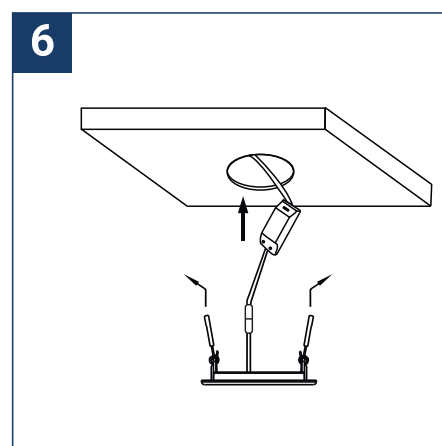

Ref : 100029-100030-100031-100032-100033-100076-100077-100079-100083-100084

<https://www.miidex.com/283-connecteurs-etanches-et-boites-de-derivation>