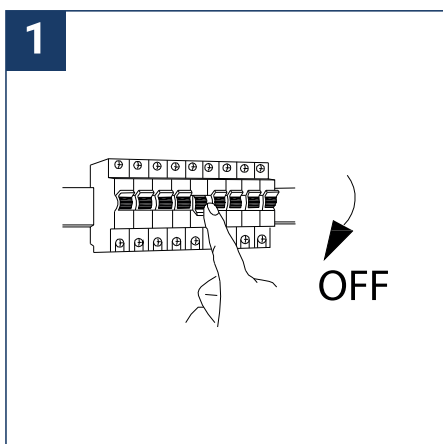

Ref : 100029-100030-100031-100032-100033-100076-100077-100079-100083-100084

<https://www.miidex.com/283-connecteurs-etanches-et-boites-de-derivation>