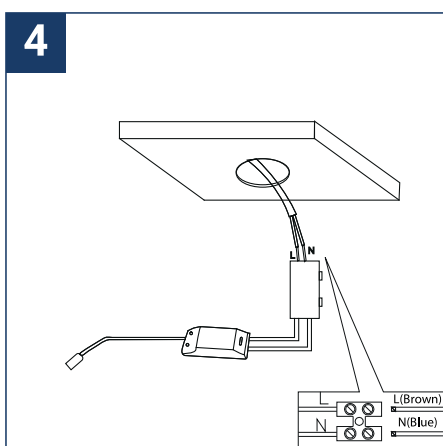

Ref : 100029-100030-100031-100032-100033-100076-100077-100079-100083-100084

<https://www.miidex.com/283-connecteurs-etanches-et-boites-de-derivation>