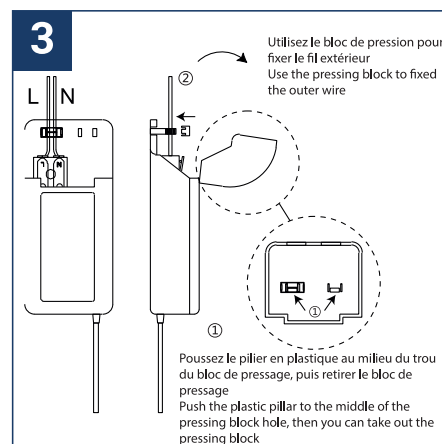

Ref : 100029-100030-100031-100032-100033-100076-100077-100079-100083-100084

<https://www.miidex.com/283-connecteurs-etanches-et-boites-de-derivation>