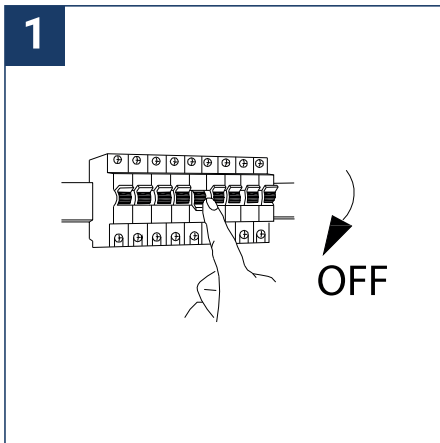

Ref : 100029-100030-100031-100032-100033-100076-100077-100079-100083-100084

<https://www.miidex.com/283-connecteurs-etanches-et-boites-de-derivation>