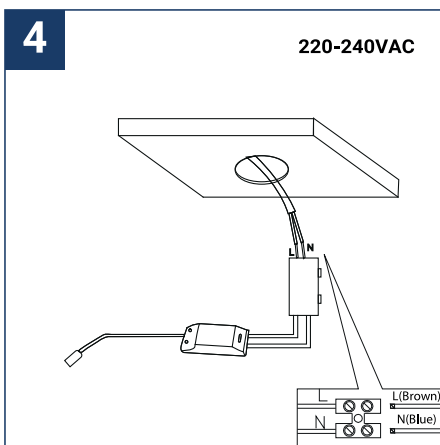

Ref : 100029-100030-100031-100032-100033-100076-100077-100079-100083-100084

<https://www.miidex.com/283-connecteurs-etanches-et-boites-de-derivation>