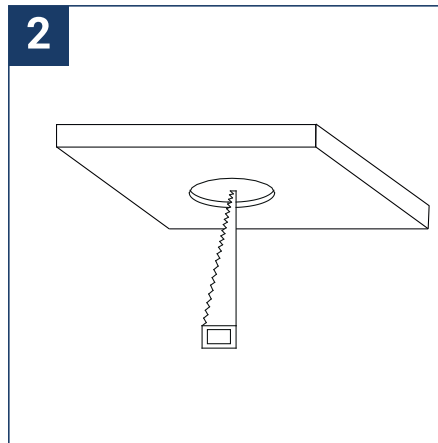

Ref : 100029-100030-100031-100032-100033-100076-100077-100079-100083-100084

<https://www.miidex.com/283-connecteurs-etanches-et-boites-de-derivation>