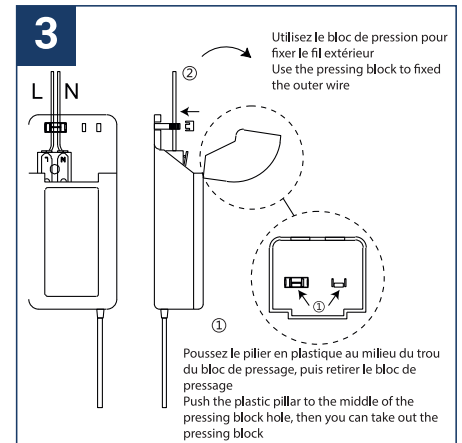

Ref : 100029-100030-100031-100032-100033-100076-100077-100079-100083-100084

<https://www.miidex.com/283-connecteurs-etanches-et-boites-de-derivation>