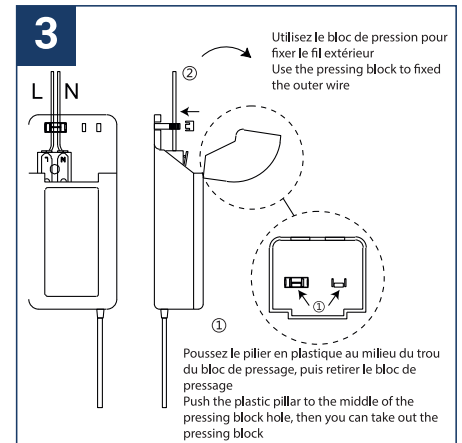

Ref : 100030-100033-100032-100076-100077-100079-100083-100084

<https://www.midex.com/283-connecteurs-etanches-et-boites-de-derivation>