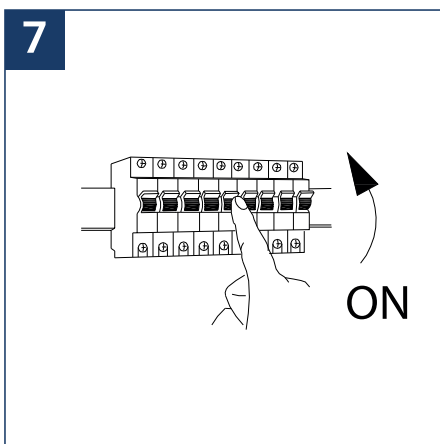

Ref : 100030-100033-100032-100076-100077-100079-100083-100084

<https://www.midex.com/283-connecteurs-etanches-et-boites-de-derivation>