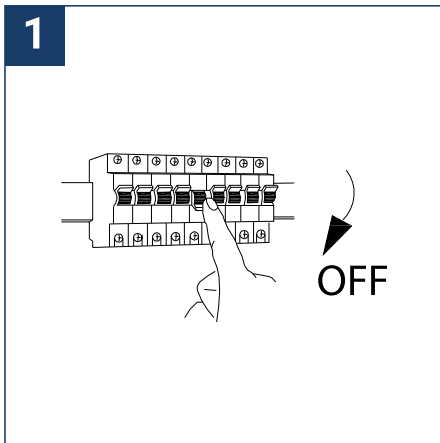

Ref : 100030-100033-100032-100076-100077-100079-100083-100084

<https://www.midex.com/283-connecteurs-etanches-et-boites-de-derivation>