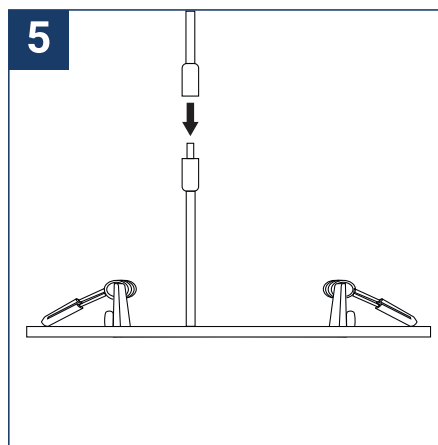

Ref : 100030-100033-100032-100076-100077-100079-100083-100084

<https://www.midex.com/283-connecteurs-etanches-et-boites-de-derivation>