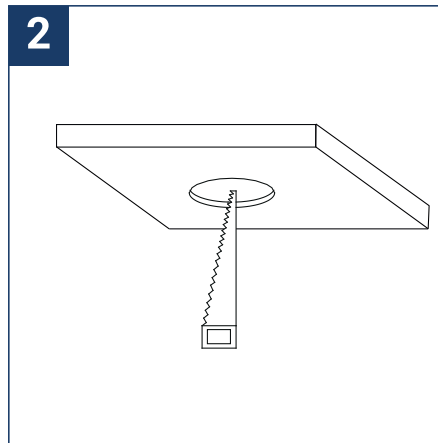

Ref : 100030-100033-100032-100076-100077-100079-100083-100084

<https://www.midex.com/283-connecteurs-etanches-et-boites-de-derivation>