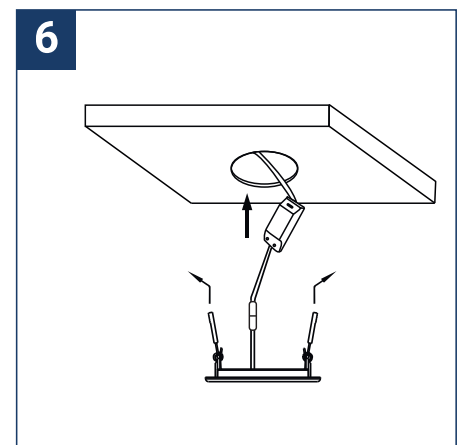

Ref : 100030-100033-100032-100076-100077-100079-100083-100084

<https://www.midex.com/283-connecteurs-etanches-et-boites-de-derivation>