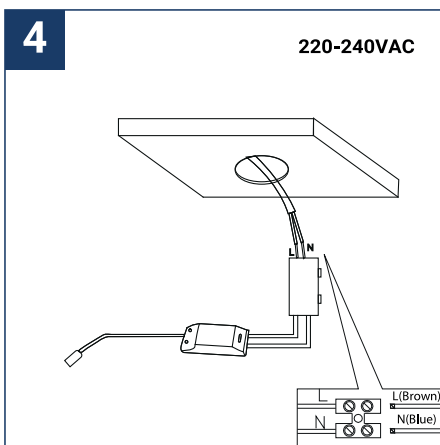

Ref : 100030-100033-100032-100076-100077-100079-100083-100084

<https://www.midex.com/283-connecteurs-etanches-et-boites-de-derivation>