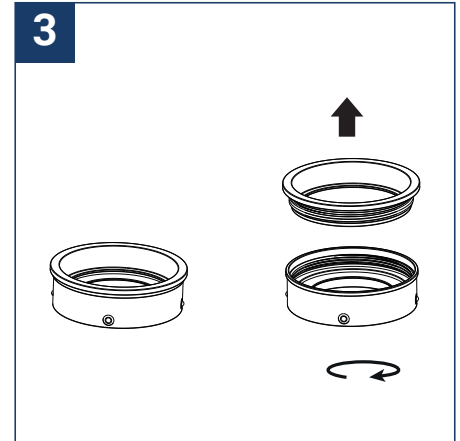

Changer la collerette / Change the bezel