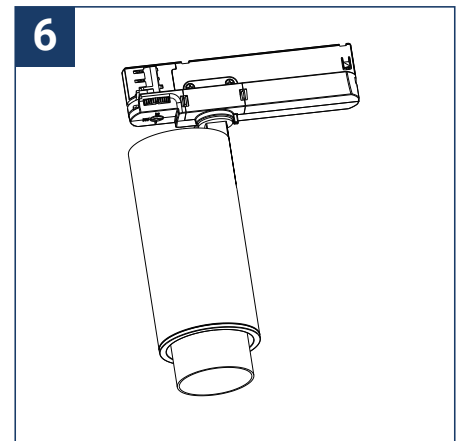

Changer la collerette / Change the bezel