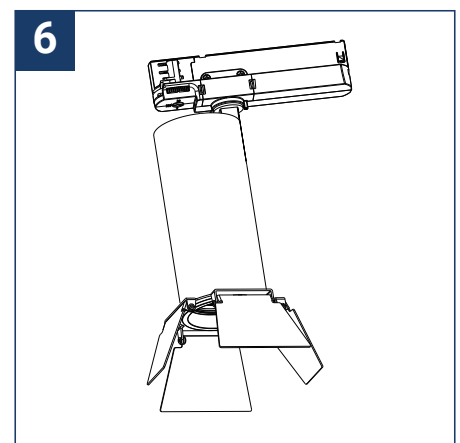

Changer la collerette / Change the bezel

Option 1

Option 2