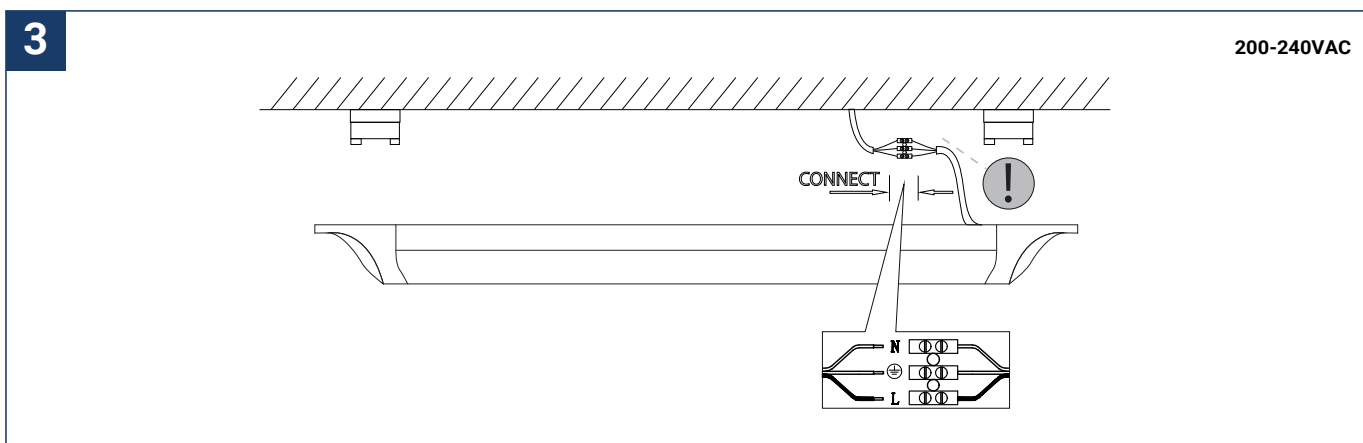

Ref : 100330-100331- 100332-100333 - 100334-100335-100336-100337 - 100351

<https://www.miidex.com/283-connecteurs-etanches-et-boites-de-derivation>