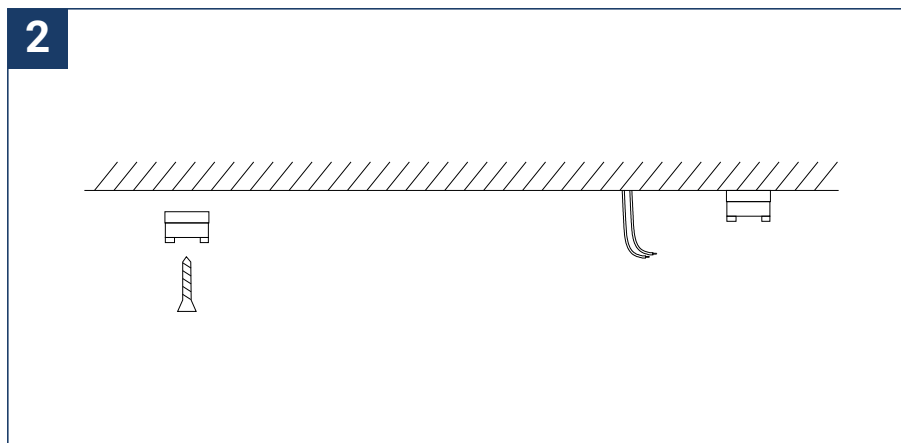

Ref : 100330-100331- 100332-100333 - 100334-100335-100336-100337 - 100351

<https://www.miidex.com/283-connecteurs-etanches-et-boites-de-derivation>