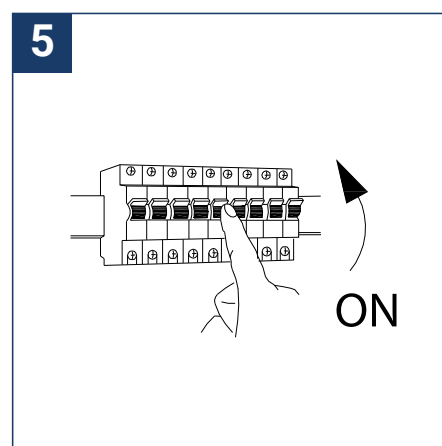

Ref : 100330-100331- 100332-100333 - 100334-100335-100336-100337 - 100351

<https://www.miidex.com/283-connecteurs-etanches-et-boites-de-derivation>