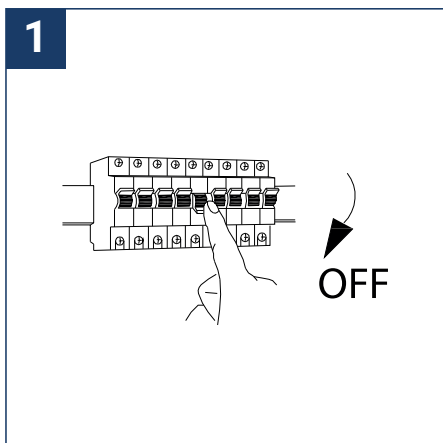

Ref : 100330-100331- 100332-100333 - 100334-100335-100336-100337 - 100351

<https://www.miidex.com/283-connecteurs-etanches-et-boites-de-derivation>