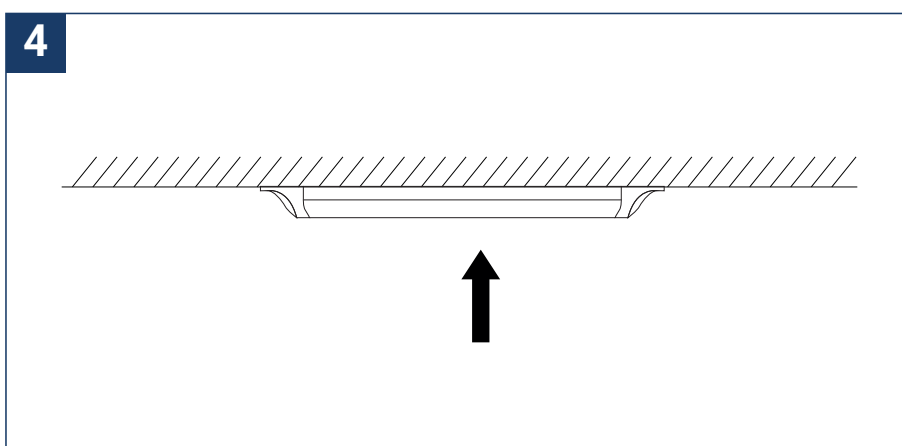

Ref : 100330-100331- 100332-100333 - 100334-100335-100336-100337 - 100351

<https://www.miidex.com/283-connecteurs-etanches-et-boites-de-derivation>