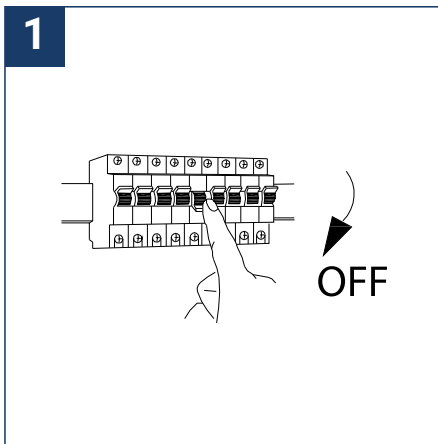

Ref : 100355-100356