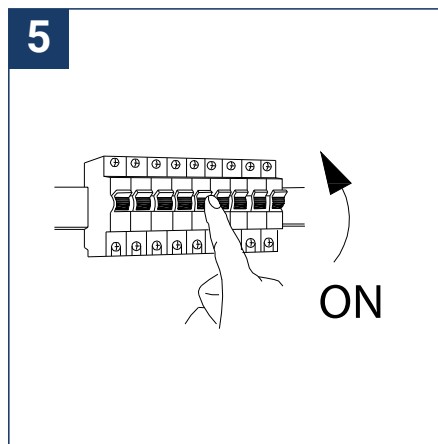

Ref : 100355-100356