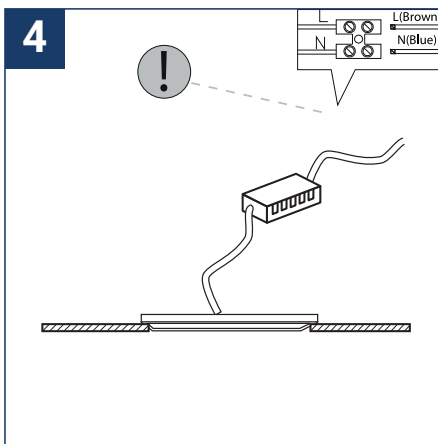

Ref : 100355-100356