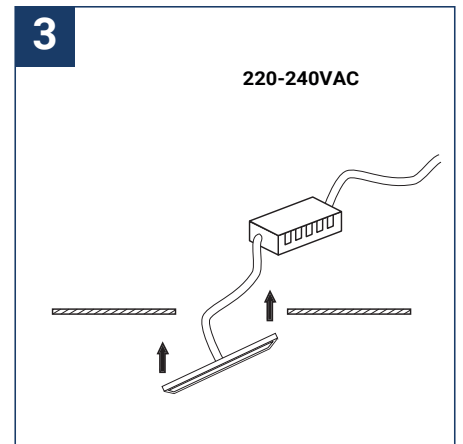

Ref : 100355-100356