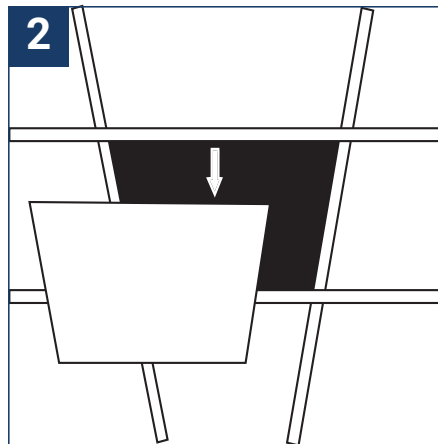

Ref : 100355-100356