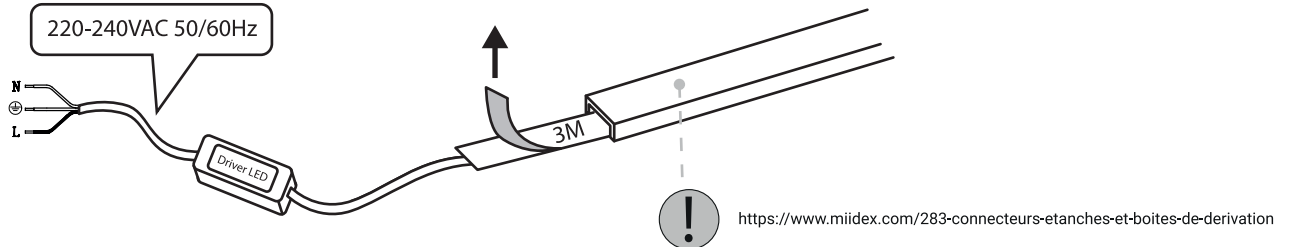

Ref : 100408-100409-100410-100413-100414-100415-100417-100418-100419-100422
100423-100426-100427-100428-100430-100431-100434-100435-100436-100437-100438
100439

1

2

3

4

5