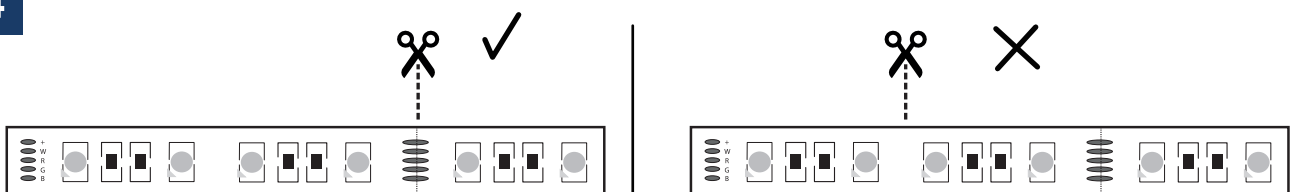

Ref : 100408-100409-100410-100413-100414-100415-100417-100418-100419-100422
100423-100426-100427-100428-100430-100431-100434-100435-100436-100437-100438
100439

1

2

3

4

5