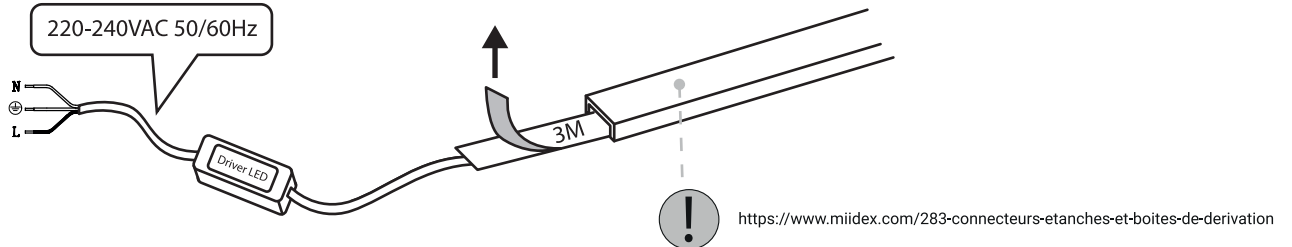

Ref : 100408-100409-100410-100413-100414-100415-100417-100418-100419-100422
100423-100426-100427-100428-100430-100431-100434-100435-100436-100437-100438
100439

1

2

3

4

5