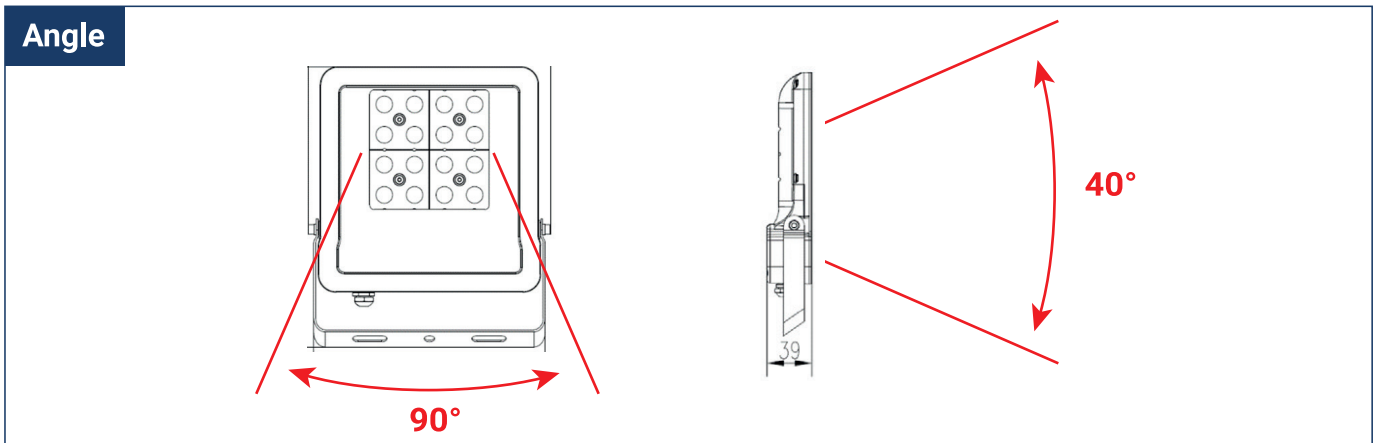

Ref : 100454-100455-100456-100457-100458-100459