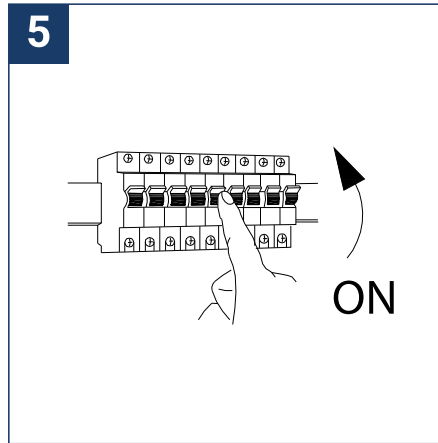

Ref : 100454-100455-100456-100457-100458-100459