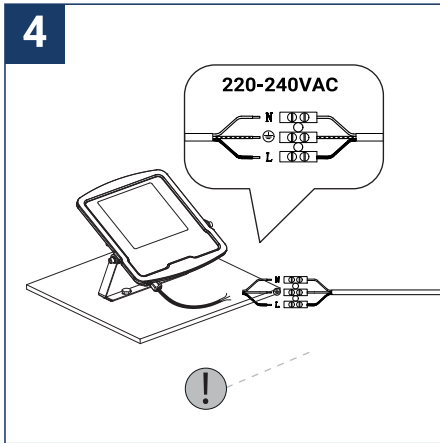

Ref : 100454-100455-100456-100457-100458-100459