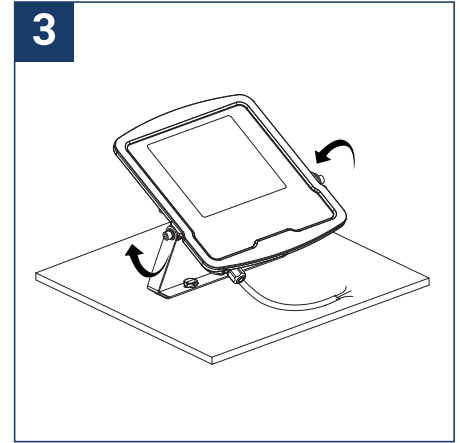

Ref : 100454-100455-100456-100457-100458-100459