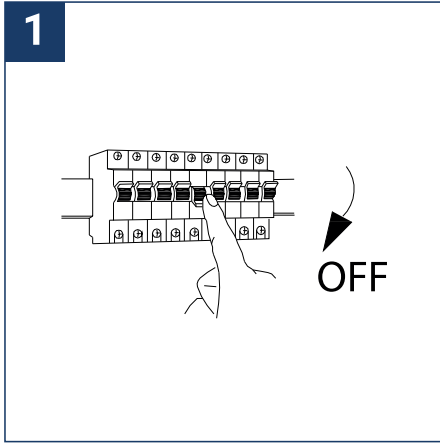

Ref : 100454-100455-100456-100457-100458-100459