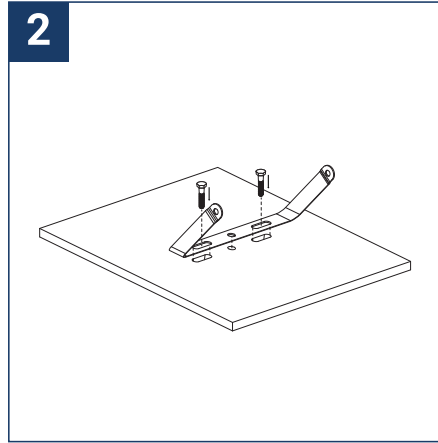

Ref : 100454-100455-100456-100457-100458-100459