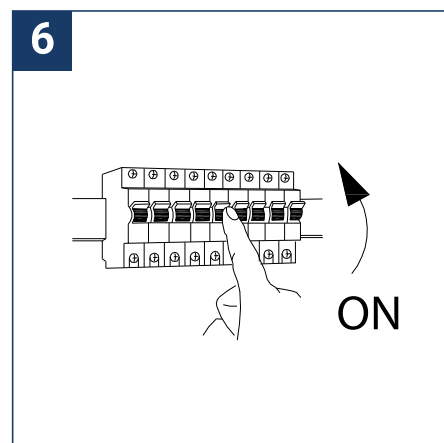

Ref : 100479-100480