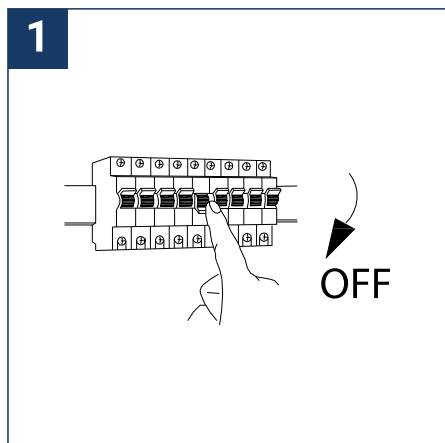

Ref : 100479-100480