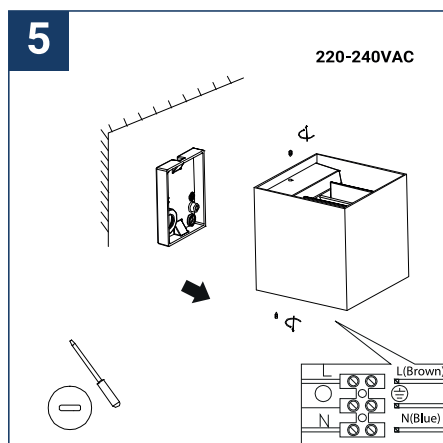

Ref : 100479-100480