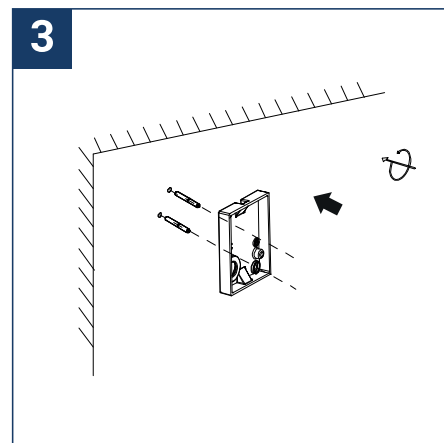

Ref : 100479-100480