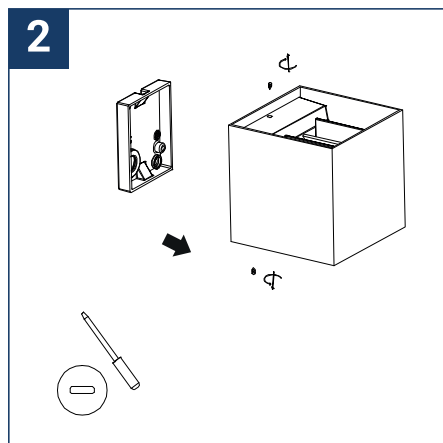

Ref : 100479-100480