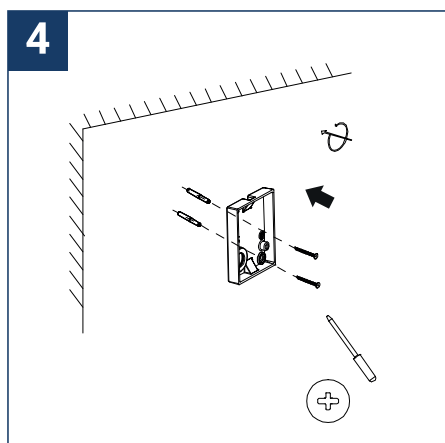

Ref : 100479-100480