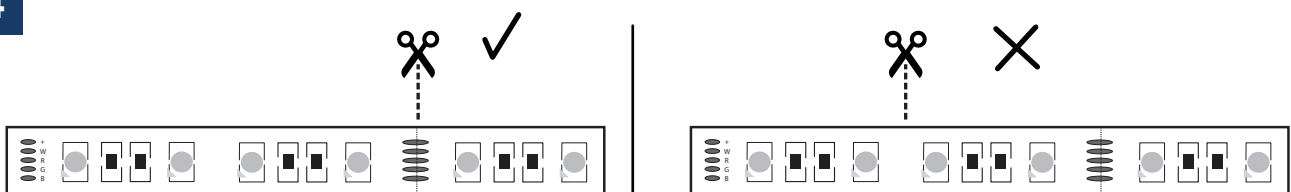

## SAFETY NOTE

- Read the instructions carefully before use.
- Keep these instructions as long as you use the appliance.
- Assembly and maintenance are reserved for qualified persons who can work on products that must be manually connected to 230V current.
- Before any assembly action, switch off the power supply.
- The flexible outer cable of this luminaire cannot be replaced; if the cable is damaged, the luminaire must be destroyed.
- Caution, risk of electric shock when opening the product. ⚠
- This luminaire does not have a power supply included, it must be supplied with 12 VDC or 24 VDC depending on the product.
- The remote aspect of the power supply has an impact on the design of the luminaire and its installation and use. For example, a luminaire with a remote power supply is smaller and lighter to be installed in narrow or difficult to access places.
- Do not put a coating such as paint on the luminaire.
- If any abnormality occurs, cut off the power immediately and contact the dealer
- Do not unplug the power cable on the luminaire side when the power is on.
- The terminal block is not included; the installation may require the advice of a qualified person.
- Luminaire designed for direct installation on normally flammable surfaces.
- Do not look at the luminaire in normal use for more than 10 seconds as this can be dangerous for the eyes.
- The luminaire should be positioned in such a way that an extended gaze towards the luminaire at a distance of less than 0.20 m is not possible.
- This product meets all the essential requirements of each of the directives applicable to it.
- At the end of its life, this product must be collected separately and must not be mixed with other household waste to respect the health and safety of people and to conserve natural resources.
- Check that the output voltage of the driver is well suited to the product.

Ref : 100516-100517-100518-100519-100520-100521

1

2

3

4

5