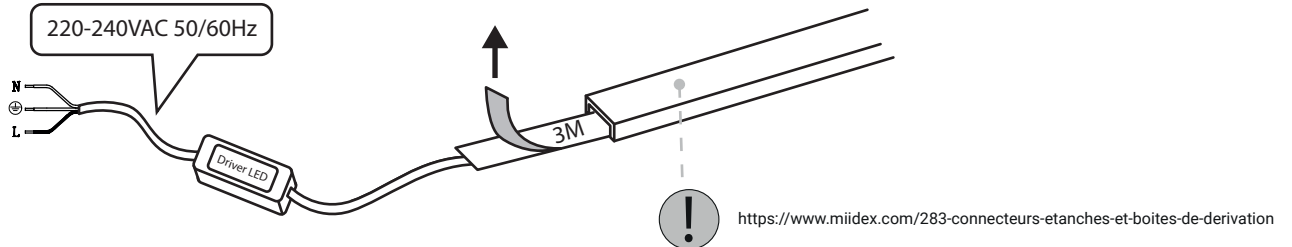

## SAFETY NOTE

- Read the instructions carefully before use.
- Keep these instructions as long as you use the appliance.
- Assembly and maintenance are reserved for qualified persons who can work on products that must be manually connected to 230V current.
- Before any assembly action, switch off the power supply.
- The flexible outer cable of this luminaire cannot be replaced; if the cable is damaged, the luminaire must be destroyed.
- Caution, risk of electric shock when opening the product. ⚠
- This luminaire does not have a power supply included, it must be supplied with 12 VDC or 24 VDC depending on the product.
- The remote aspect of the power supply has an impact on the design of the luminaire and its installation and use. For example, a luminaire with a remote power supply is smaller and lighter to be installed in narrow or difficult to access places.
- Do not put a coating such as paint on the luminaire.
- If any abnormality occurs, cut off the power immediately and contact the dealer
- Do not unplug the power cable on the luminaire side when the power is on.
- The terminal block is not included; the installation may require the advice of a qualified person.
- Luminaire designed for direct installation on normally flammable surfaces.
- Do not look at the luminaire in normal use for more than 10 seconds as this can be dangerous for the eyes.
- The luminaire should be positioned in such a way that an extended gaze towards the luminaire at a distance of less than 0.20 m is not possible.
- This product meets all the essential requirements of each of the directives applicable to it.
- At the end of its life, this product must be collected separately and must not be mixed with other household waste to respect the health and safety of people and to conserve natural resources.
- Check that the output voltage of the driver is well suited to the product.

Ref : 100516-100517-100518-100519-100520-100521

1

2

3

4

5