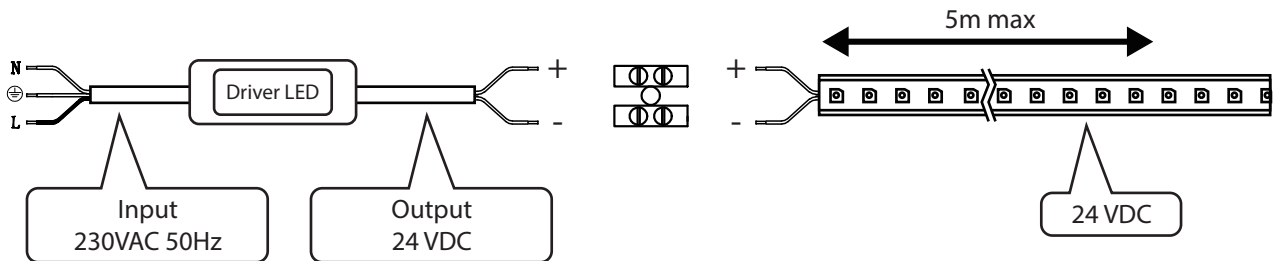

## SAFETY NOTE

- Read the instructions carefully before use.
- Keep these instructions as long as you use the appliance.
- Assembly and maintenance are reserved for qualified persons who can work on products that must be manually connected to 230V current.
- Before any assembly action, switch off the power supply.
- The flexible outer cable of this luminaire cannot be replaced; if the cable is damaged, the luminaire must be destroyed.
- Caution, risk of electric shock when opening the product. ⚠
- This luminaire does not have a power supply included, it must be supplied with 12 VDC or 24 VDC depending on the product.
- The remote aspect of the power supply has an impact on the design of the luminaire and its installation and use. For example, a luminaire with a remote power supply is smaller and lighter to be installed in narrow or difficult to access places.
- Do not put a coating such as paint on the luminaire.
- If any abnormality occurs, cut off the power immediately and contact the dealer
- Do not unplug the power cable on the luminaire side when the power is on.
- The terminal block is not included; the installation may require the advice of a qualified person.
- Luminaire designed for direct installation on normally flammable surfaces.
- Do not look at the luminaire in normal use for more than 10 seconds as this can be dangerous for the eyes.
- The luminaire should be positioned in such a way that an extended gaze towards the luminaire at a distance of less than 0.20 m is not possible.
- This product meets all the essential requirements of each of the directives applicable to it.
- At the end of its life, this product must be collected separately and must not be mixed with other household waste to respect the health and safety of people and to conserve natural resources.
- Check that the output voltage of the driver is well suited to the product.

Ref : 100516-100517-100518-100519-100520-100521

1

2

3

4

5