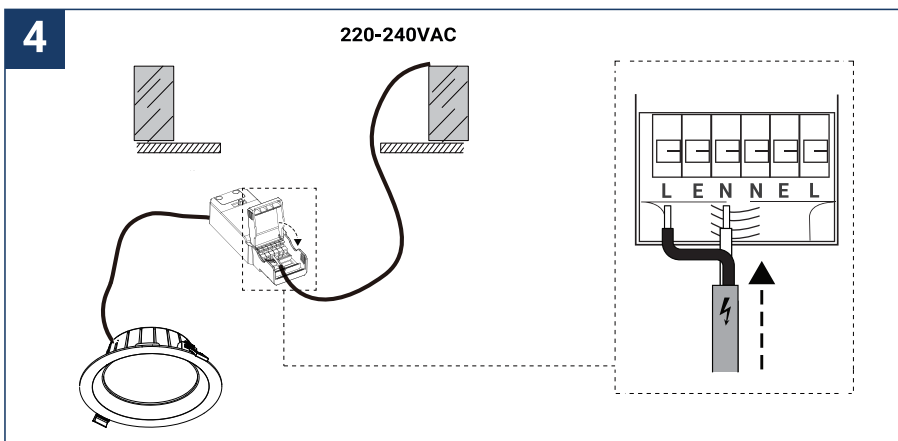

Ref : 100648-100649-100650-100651