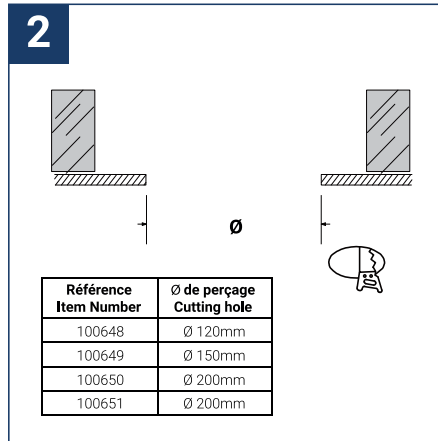

Ref : 100648-100649-100650-100651