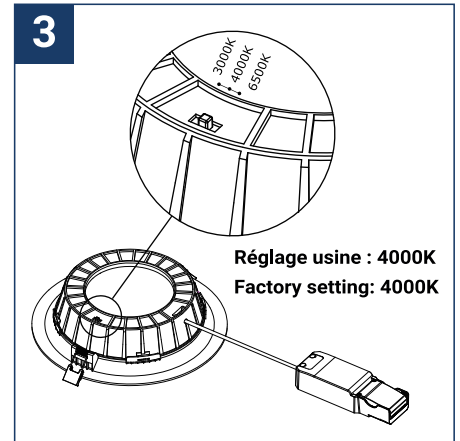

Ref : 100648-100649-100650-100651