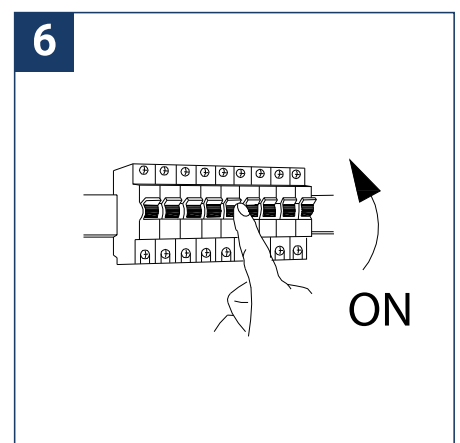

Ref : 100648-100649-100650-100651