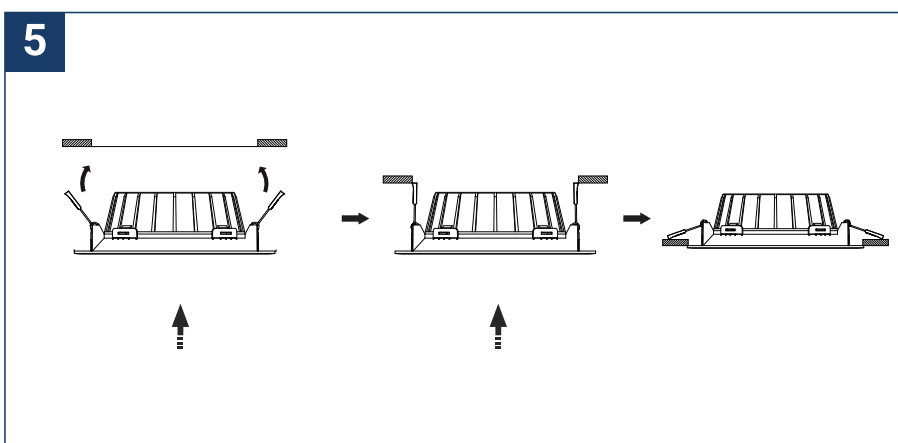

Ref : 100648-100649-100650-100651