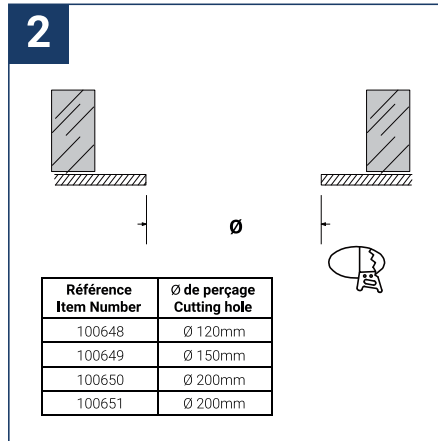

Ref : 100648-100649-100650-100651