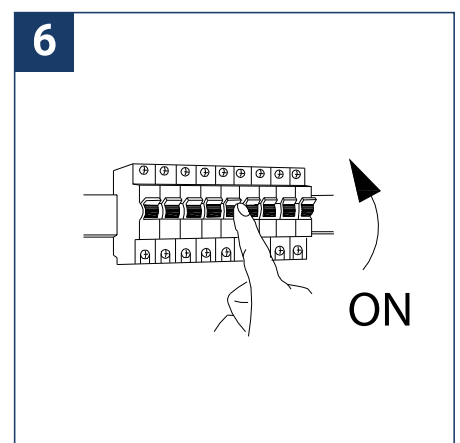

Ref : 100648-100649-100650-100651