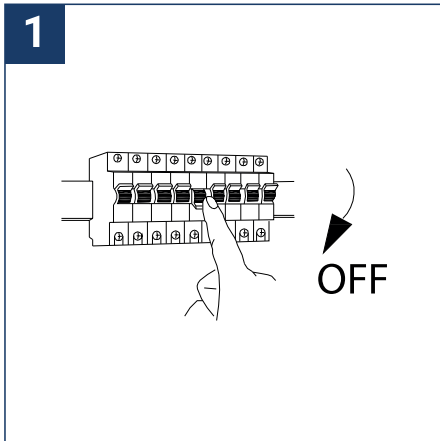

Ref : 100648-100649-100650-100651