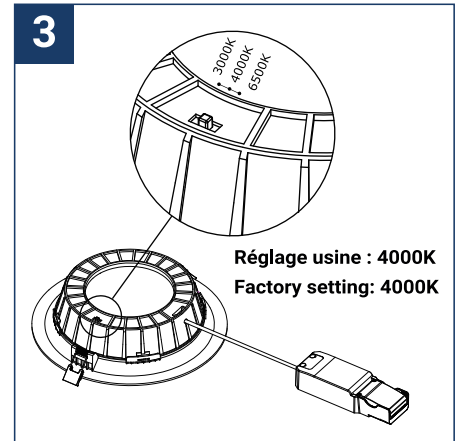

Ref : 100648-100649-100650-100651