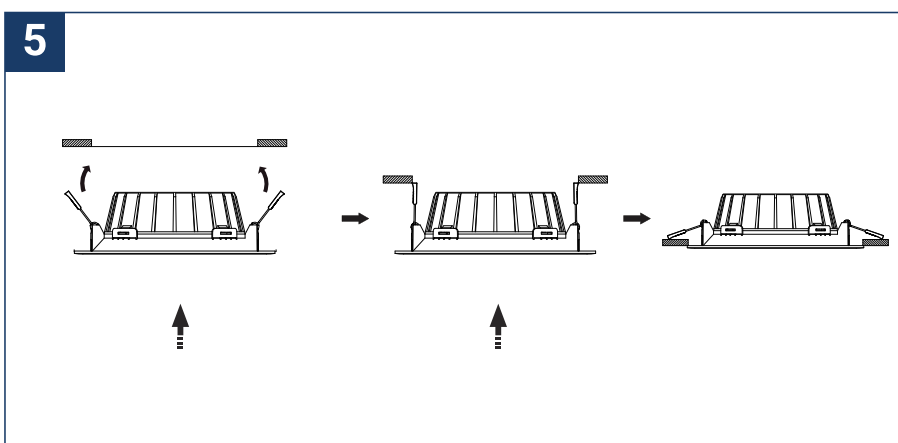

Ref : 100648-100649-100650-100651