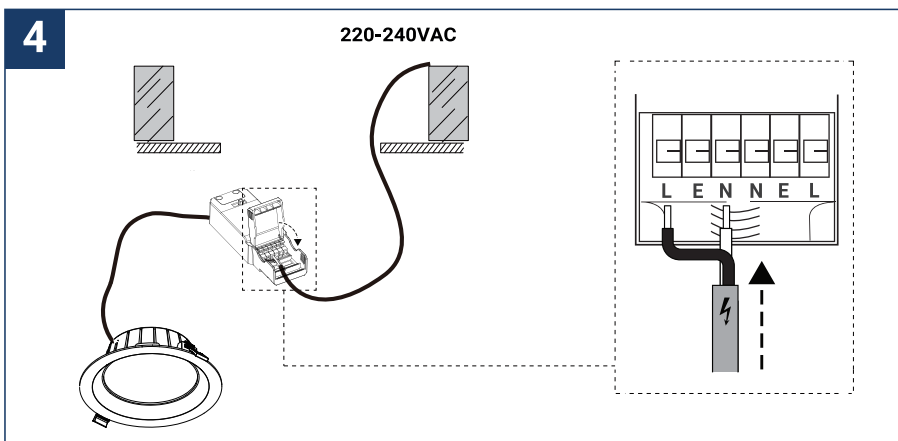

Ref : 100648-100649-100650-100651