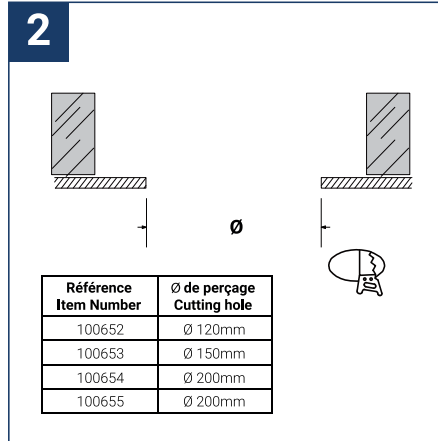

Ref : 100652-100653-100654-100655