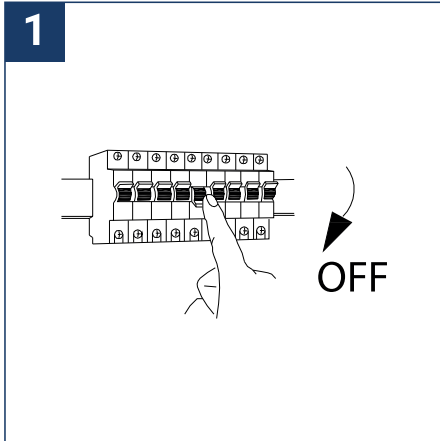

Ref : 100652-100653-100654-100655