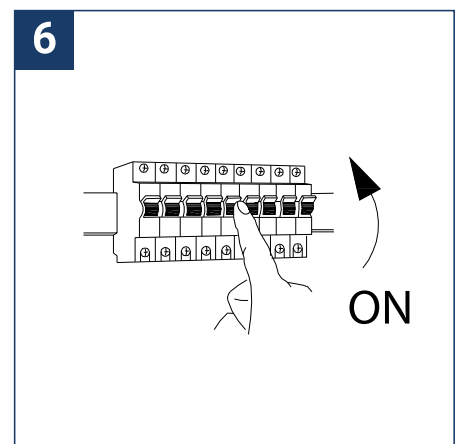

Ref : 100652-100653-100654-100655