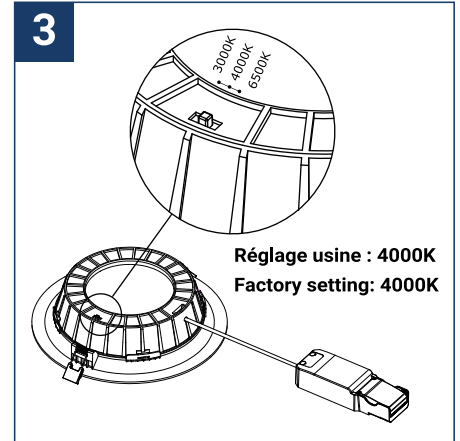

Ref : 100652-100653-100654-100655