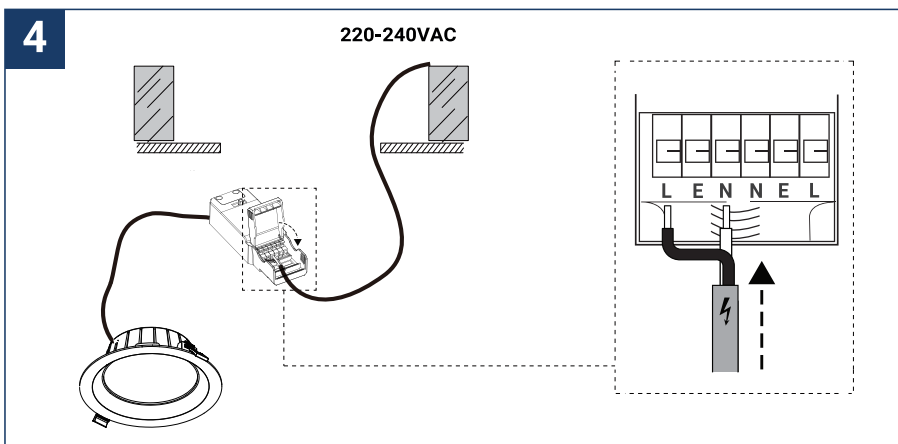

Ref : 100652-100653-100654-100655