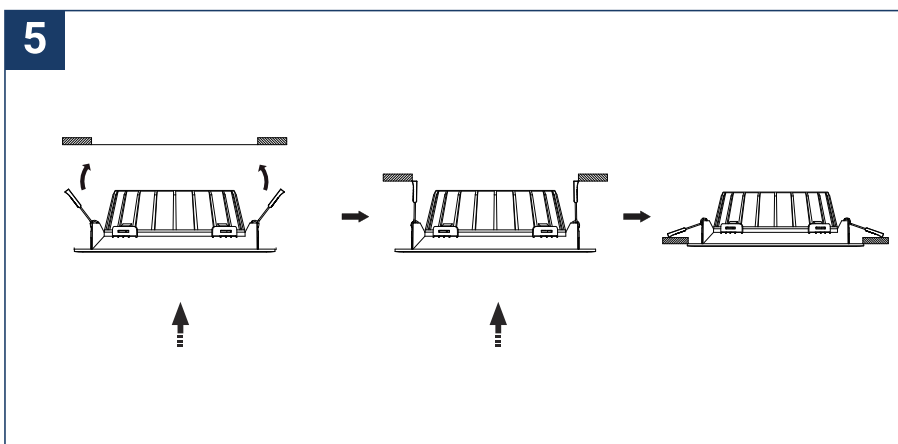

Ref : 100652-100653-100654-100655