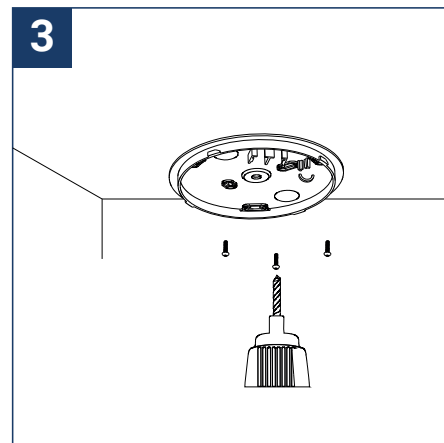

Ref : 100743-100744-100745-100746

Montage en saillie

! <https://www.miidex.com/283-connecteurs-etanches-et-boites-de-derivation>