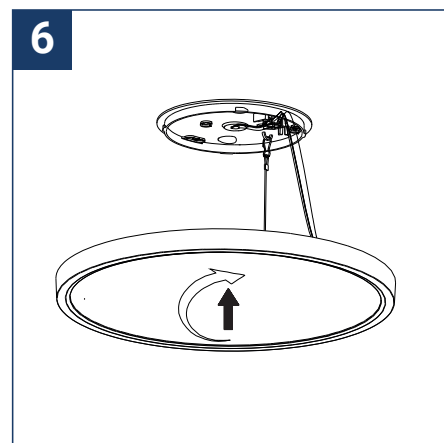

Ref : 100743-100744-100745-100746

Montage en saillie

! <https://www.miidex.com/283-connecteurs-etanches-et-boites-de-derivation>