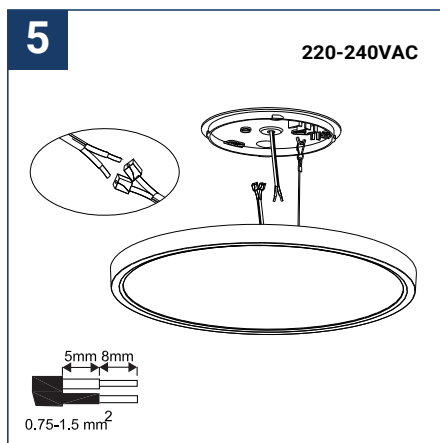

Ref : 100743-100744-100745-100746

Montage en saillie

! <https://www.miidex.com/283-connecteurs-etanches-et-boites-de-derivation>