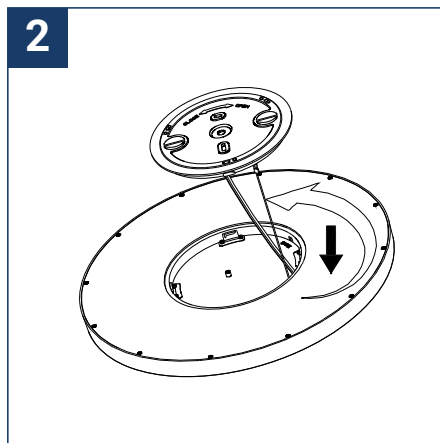

Ref : 100743-100744-100745-100746

Montage en saillie

! <https://www.miidex.com/283-connecteurs-etanches-et-boites-de-derivation>