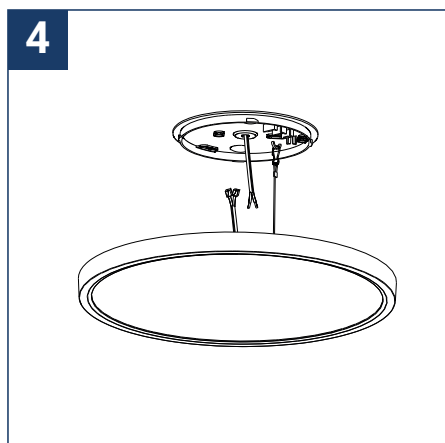

Ref : 100743-100744-100745-100746

Montage en saillie

! <https://www.miidex.com/283-connecteurs-etanches-et-boites-de-derivation>