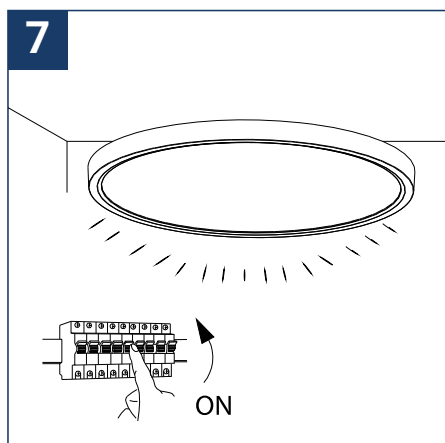

Ref : 100743-100744-100745-100746

Montage en saillie

! <https://www.miidex.com/283-connecteurs-etanches-et-boites-de-derivation>