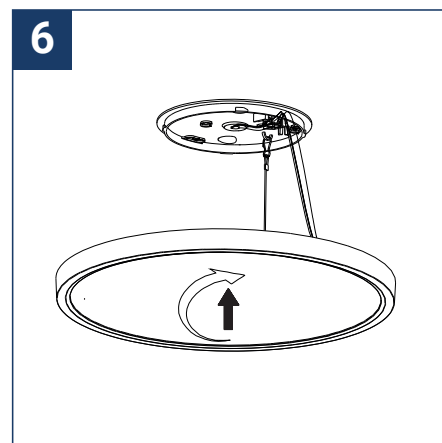

Ref : 100743-100744-100745-100746

Montage en saillie

! <https://www.miidex.com/283-connecteurs-etanches-et-boites-de-derivation>