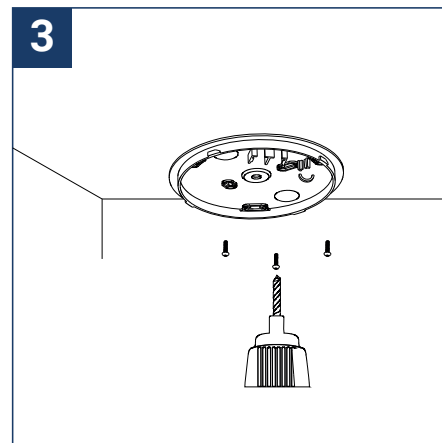

Ref : 100743-100744-100745-100746

Montage en saillie

! <https://www.miidex.com/283-connecteurs-etanches-et-boites-de-derivation>