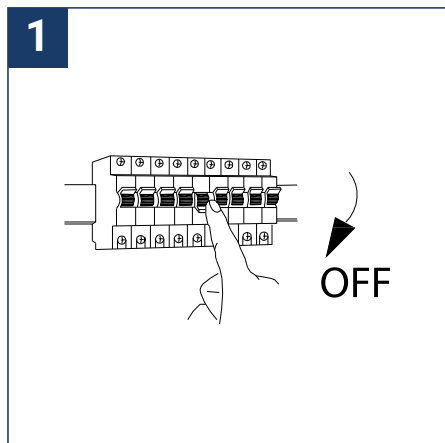

Ref : 100743-100744-100745-100746

Montage en saillie

! <https://www.miidex.com/283-connecteurs-etanches-et-boites-de-derivation>