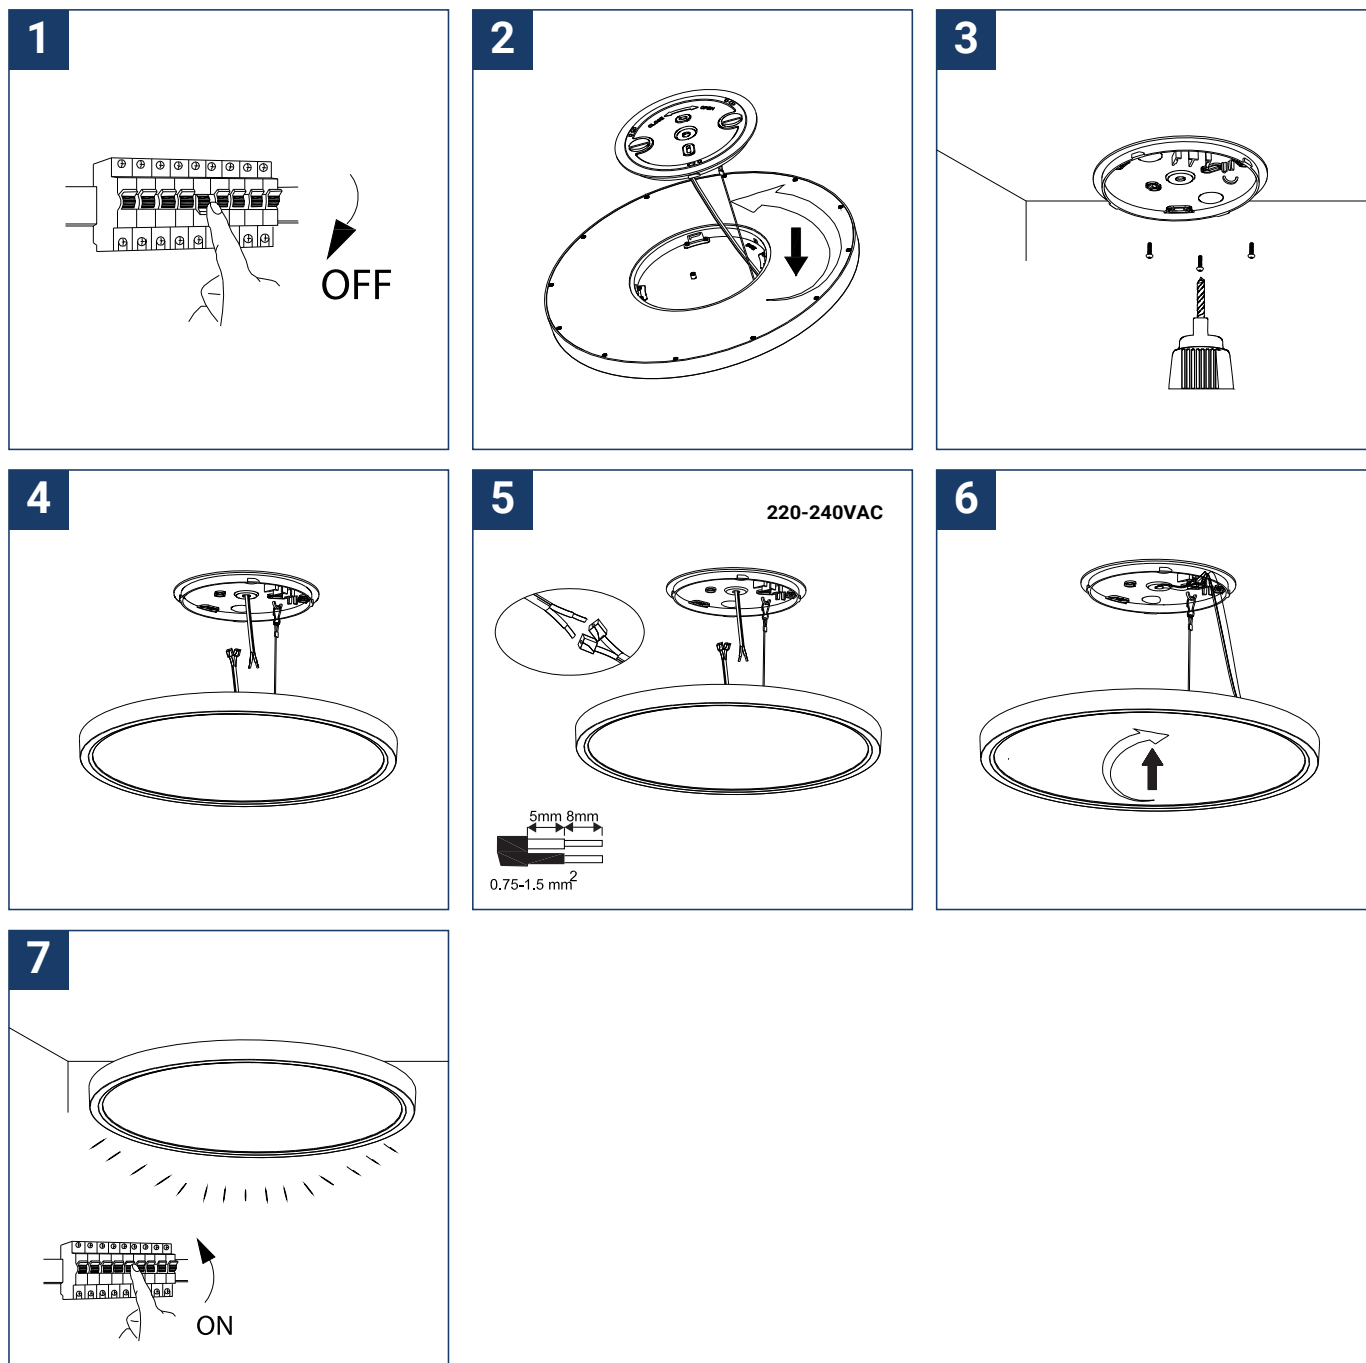

Ref : 100743-100744-100745-100746

Montage en saillie

! <https://www.miidex.com/283-connecteurs-etanches-et-boites-de-derivation>