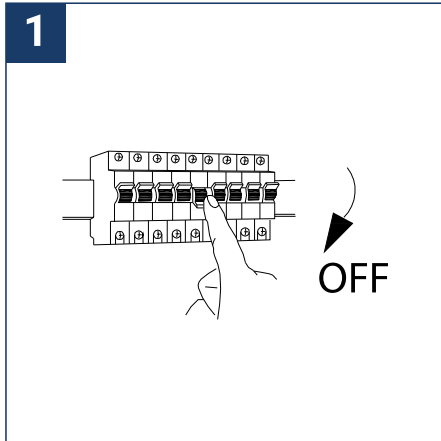

Ref : 100748

<https://www.miidex.com/283-connecteurs-etanches-et-boites-de-derivation>