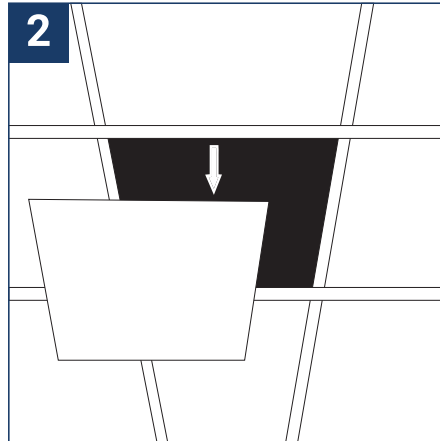

Ref : 100748

<https://www.miidex.com/283-connecteurs-etanches-et-boites-de-derivation>