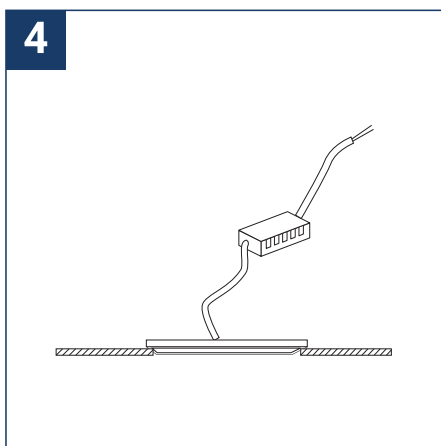

Ref : 100748

<https://www.miidex.com/283-connecteurs-etanches-et-boites-de-derivation>