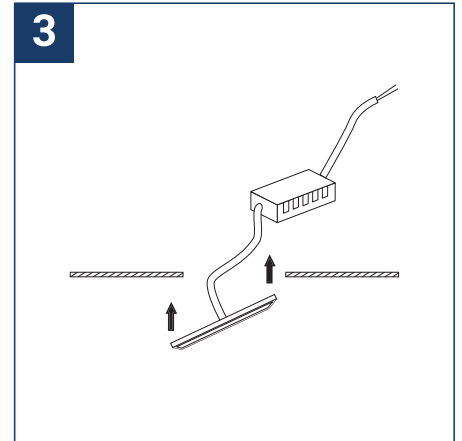

Ref : 100748

<https://www.miidex.com/283-connecteurs-etanches-et-boites-de-derivation>