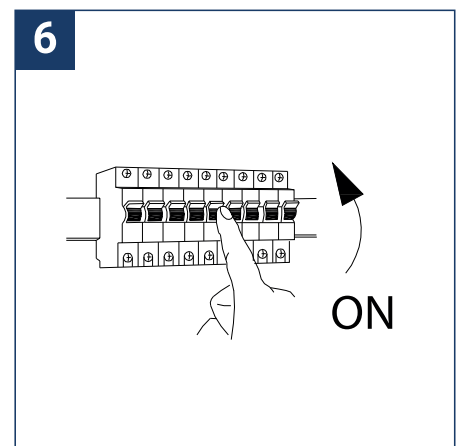

Ref : 100748

<https://www.miidex.com/283-connecteurs-etanches-et-boites-de-derivation>