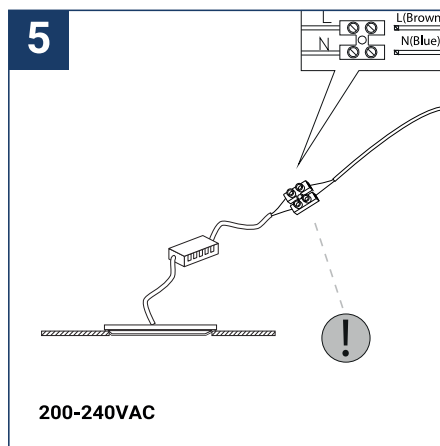

Ref : 100748

<https://www.miidex.com/283-connecteurs-etanches-et-boites-de-derivation>