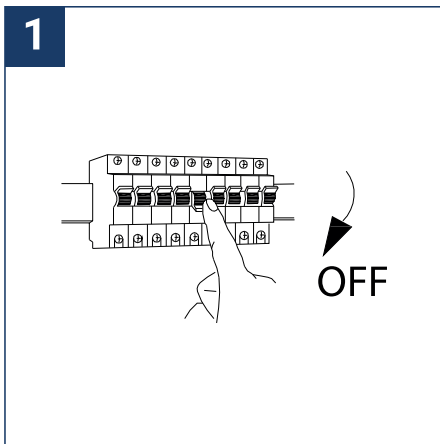

Ref : 100762-100763