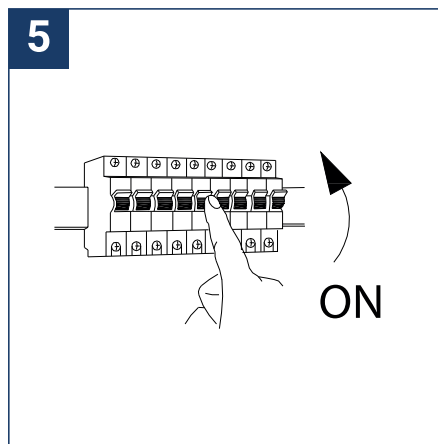

Ref : 100762-100763