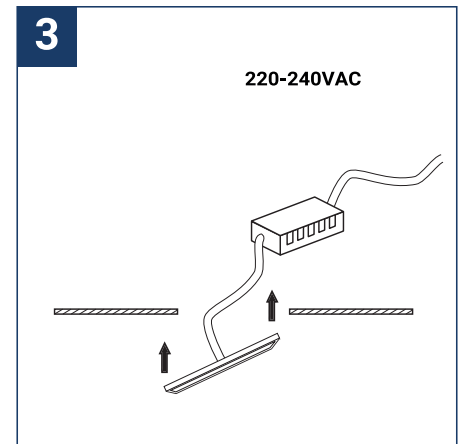

Ref : 100762-100763