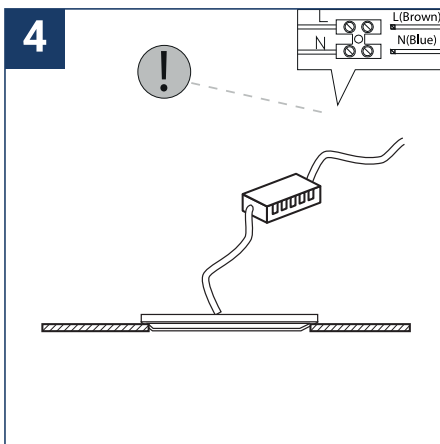

Ref : 100762-100763