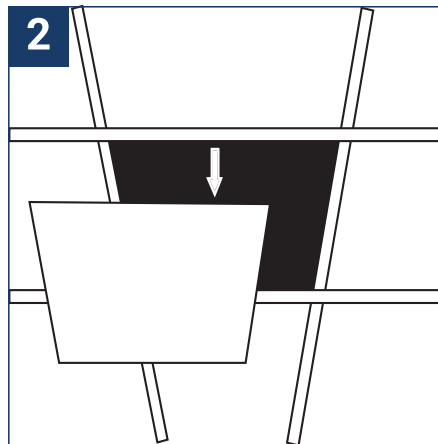

Ref : 100762-100763