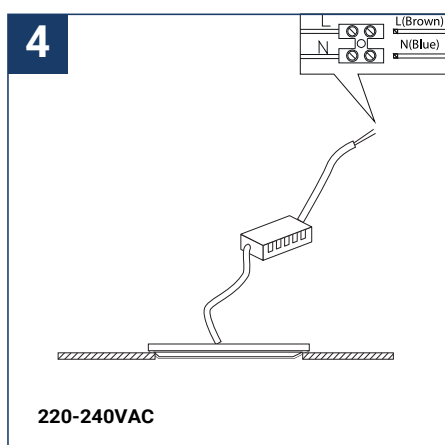

Ref : 7750B-7751B-7770B-100768-100769-100801