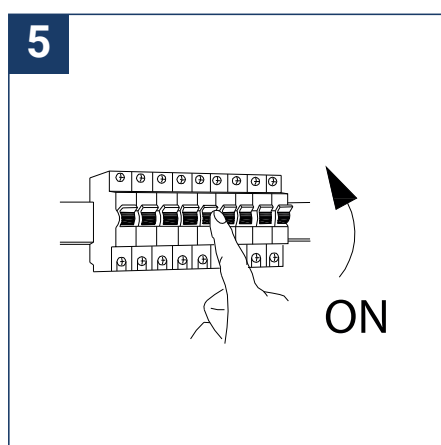

Ref : 7750B-7751B-7770B-100768-100769-100801