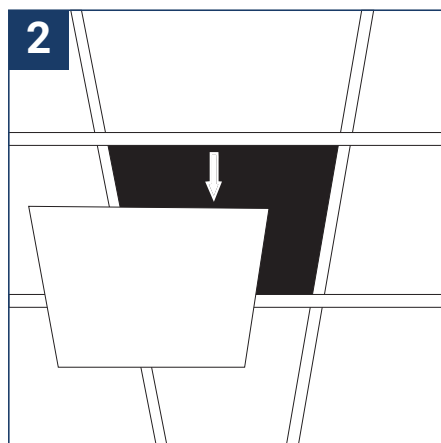

Ref : 7750B-7751B-7770B-100768-100769-100801