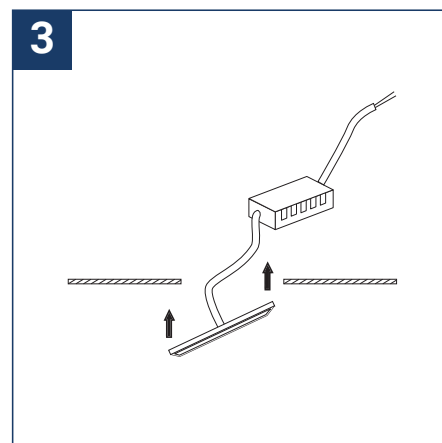

Ref : 7750B-7751B-7770B-100768-100769-100801