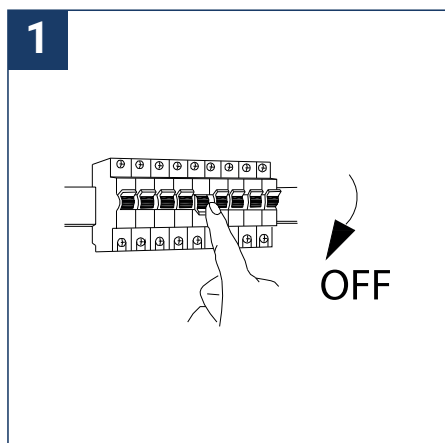

Ref : 7750B-7751B-7770B-100768-100769-100801