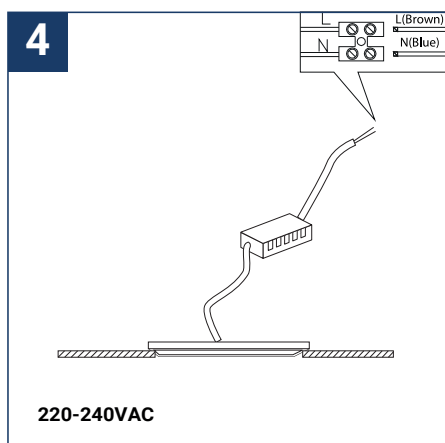

Ref : 7750B-7751B-7770B-100768-100769-100801