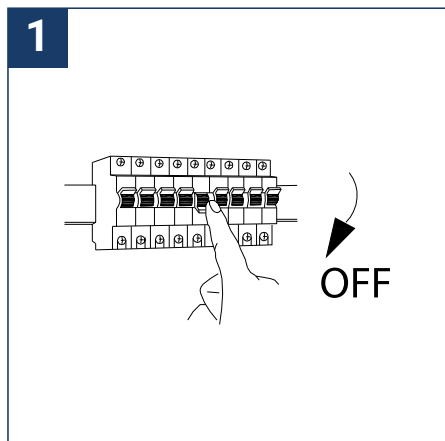

Ref : 7750B-7751B-7770B-100768-100769-100801