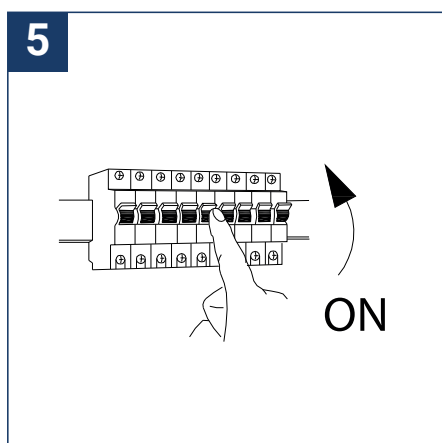

Ref : 7750B-7751B-7770B-100768-100769-100801