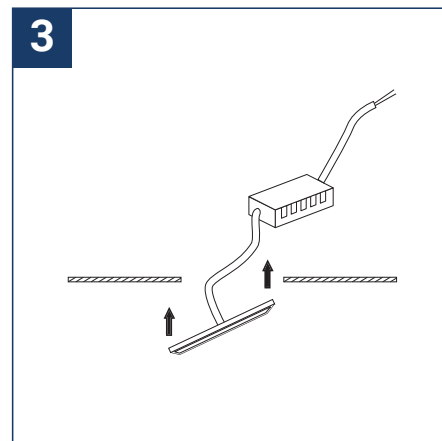

Ref : 7750B-7751B-7770B-100768-100769-100801