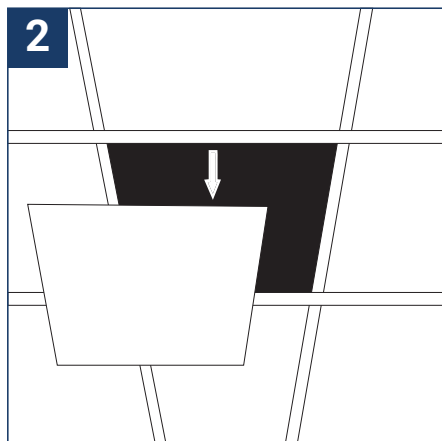

Ref : 7750B-7751B-7770B-100768-100769-100801