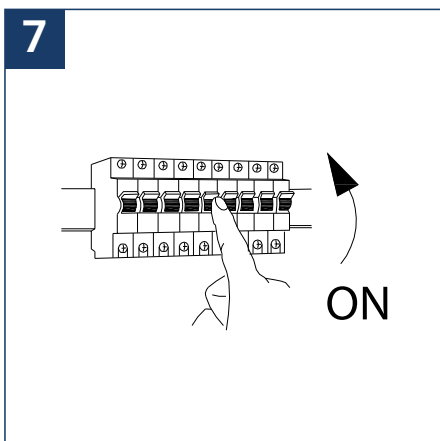

Ref : 100779-100780-100781

<https://www.miidex.com/283-connecteurs-etanches-et-boites-de-derivation>

FR
Cet appareil
et ses accessoires
se recyclent