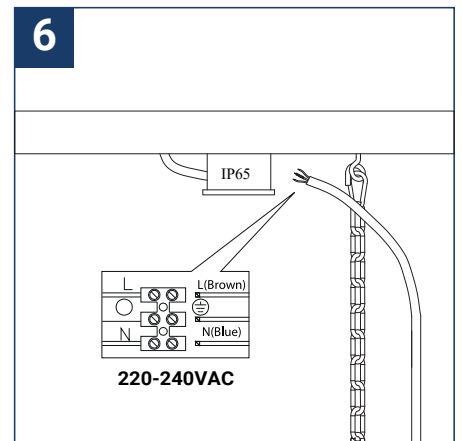

Ref : 100779-100780-100781

<https://www.miidex.com/283-connecteurs-etanches-et-boites-de-derivation>

FR
Cet appareil
et ses accessoires
se recyclent