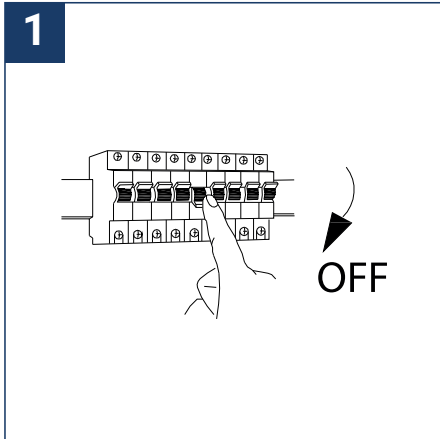

Ref : 100779-100780-100781

<https://www.miidex.com/283-connecteurs-etanches-et-boites-de-derivation>

FR
Cet appareil
et ses accessoires
se recyclent