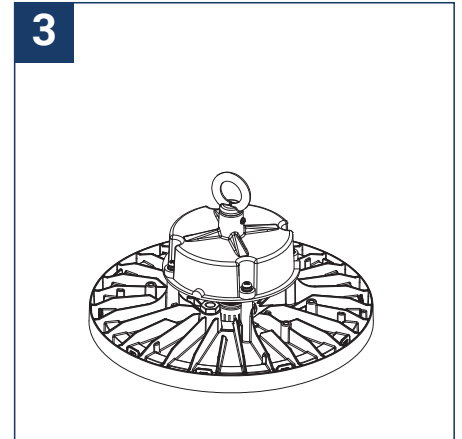

Ref : 100779-100780-100781

<https://www.miidex.com/283-connecteurs-etanches-et-boites-de-derivation>

FR
Cet appareil
et ses accessoires
se recyclent