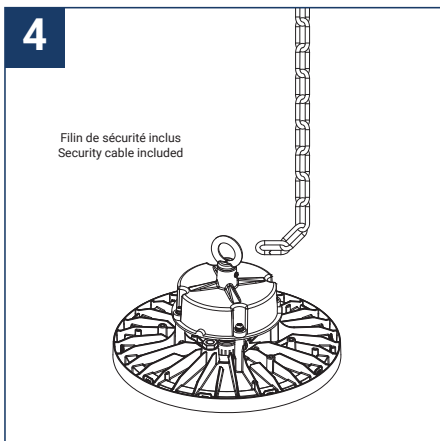

Ref : 100779-100780-100781

<https://www.miidex.com/283-connecteurs-etanches-et-boites-de-derivation>

FR
Cet appareil
et ses accessoires
se recyclent