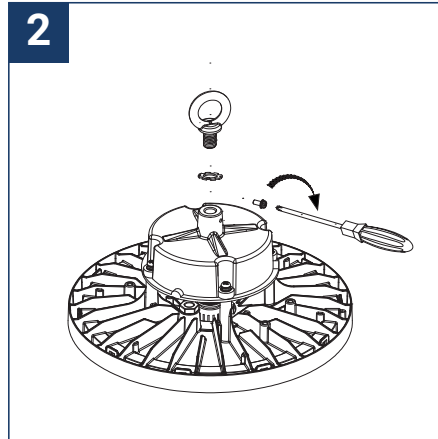

Ref : 100779-100780-100781

<https://www.miidex.com/283-connecteurs-etanches-et-boites-de-derivation>

FR
Cet appareil
et ses accessoires
se recyclent