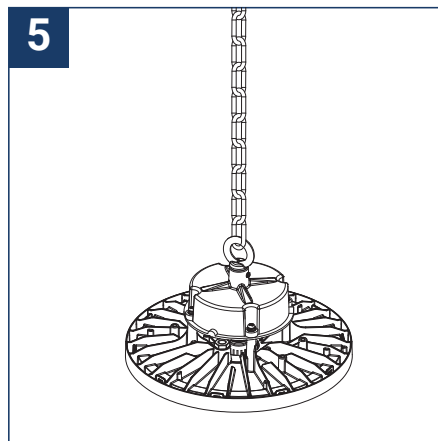

Ref : 100779-100780-100781

<https://www.miidex.com/283-connecteurs-etanches-et-boites-de-derivation>

FR
Cet appareil
et ses accessoires
se recyclent