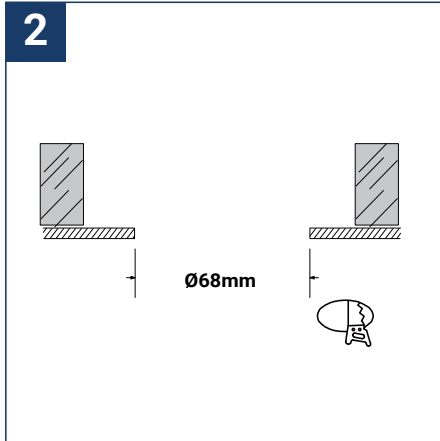

Réglage usine : 4000K
Factory setting: 4000K

Changer la collerette / Change the bezel