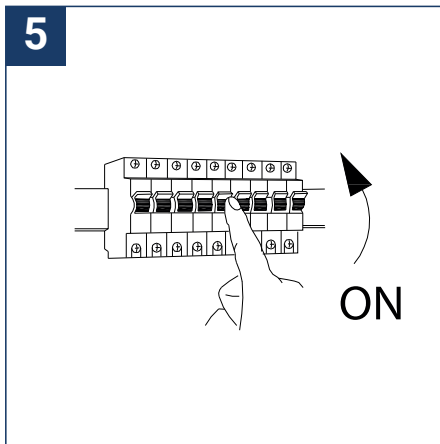

Réglage usine : 4000K
Factory setting: 4000K

Changer la collerette / Change the bezel