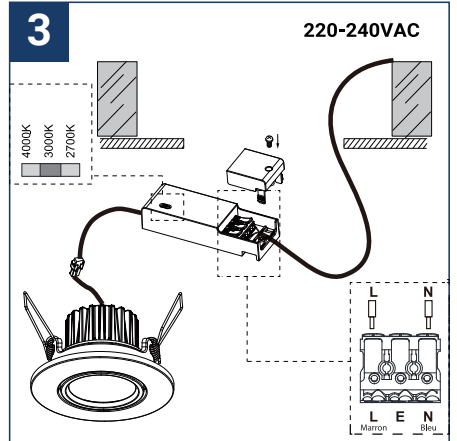

Réglage usine : 4000K
Factory setting: 4000K

Changer la collerette / Change the bezel