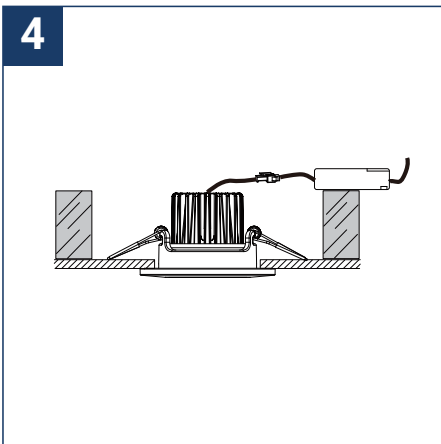

Réglage usine : 4000K
Factory setting: 4000K

Changer la collerette / Change the bezel