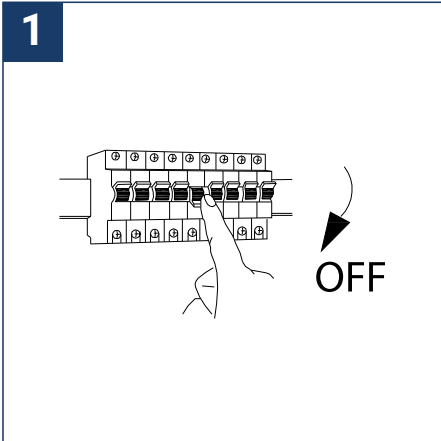

Réglage usine : 4000K
Factory setting: 4000K

Changer la collerette / Change the bezel