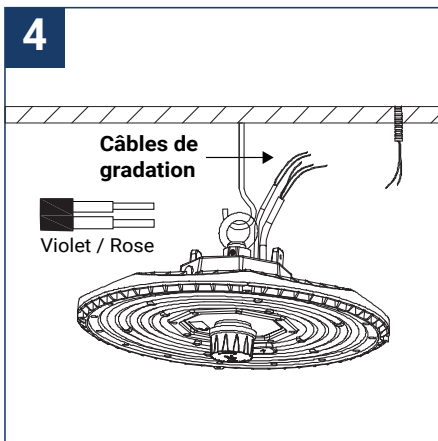

Ref : 100797-100798

<https://www.miidex.com/283-connecteurs-etanches-et-boites-de-derivation>

FR
Cet appareil
et ses accessoires
se recyclent