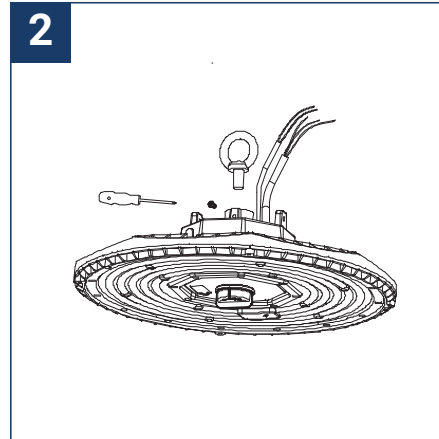

Ref : 100797-100798

<https://www.miidex.com/283-connecteurs-etanches-et-boites-de-derivation>

FR
Cet appareil
et ses accessoires
se recyclent