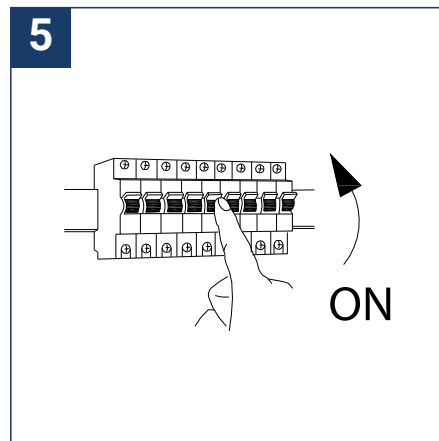

Ref : 100797-100798

<https://www.miidex.com/283-connecteurs-etanches-et-boites-de-derivation>

FR
Cet appareil
et ses accessoires
se recyclent