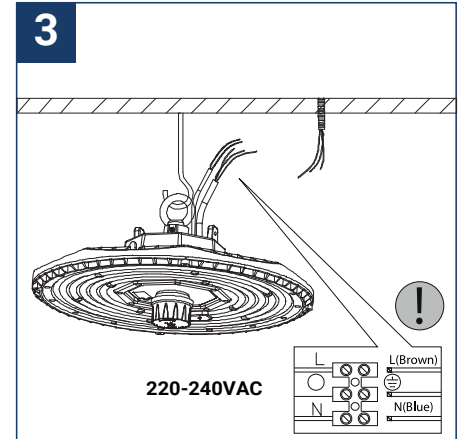

Ref : 100797-100798

<https://www.miidex.com/283-connecteurs-etanches-et-boites-de-derivation>

FR
Cet appareil
et ses accessoires
se recyclent