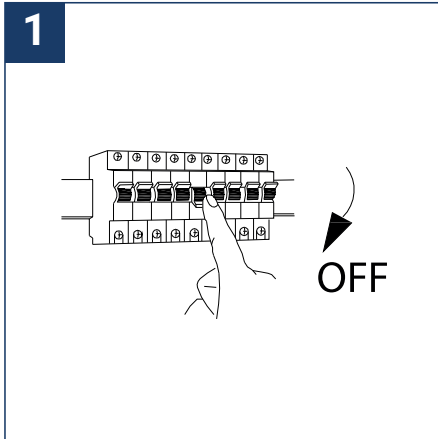

Ref : 100797-100798

<https://www.miidex.com/283-connecteurs-etanches-et-boites-de-derivation>

FR
Cet appareil
et ses accessoires
se recyclent