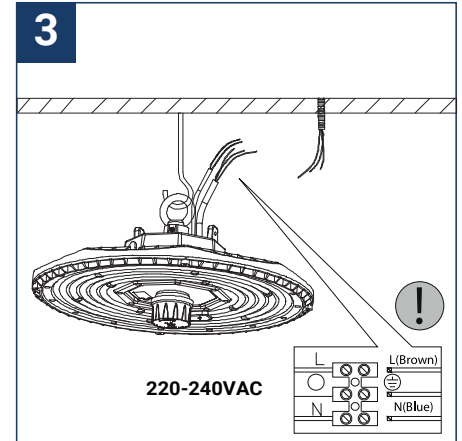

Ref : 100797-100798

<https://www.miidex.com/283-connecteurs-etanches-et-boites-de-derivation>

FR
Cet appareil
et ses accessoires
se recyclent

OU