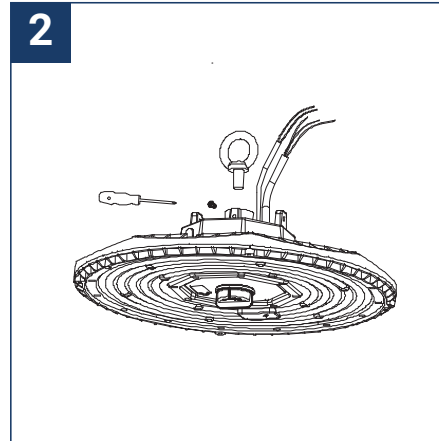

Ref : 100797-100798

<https://www.miidex.com/283-connecteurs-etanches-et-boites-de-derivation>

FR
Cet appareil
et ses accessoires
se recyclent

OU