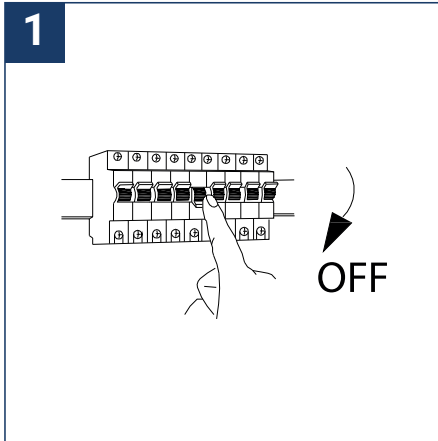

Ref : 100797-100798

<https://www.miidex.com/283-connecteurs-etanches-et-boites-de-derivation>

FR
Cet appareil
et ses accessoires
se recyclent

OU