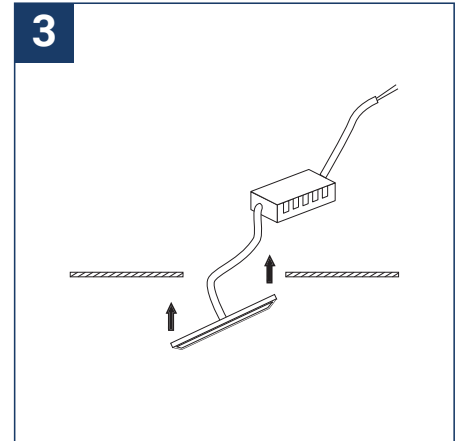

Ref : 7750B-7751B-7770B-100768-100769-100801