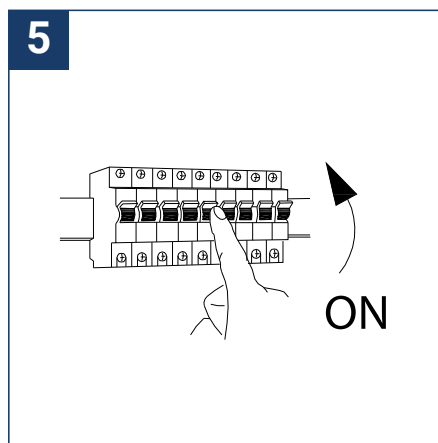

Ref : 7750B-7751B-7770B-100768-100769-100801