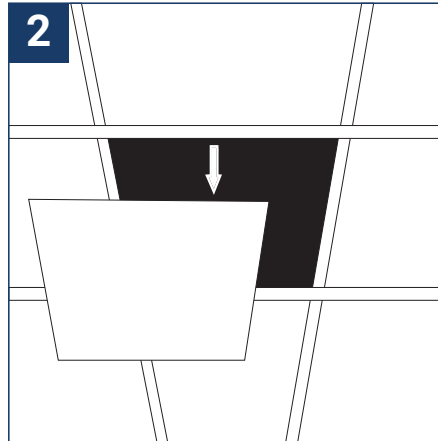

Ref : 7750B-7751B-7770B-100768-100769-100801