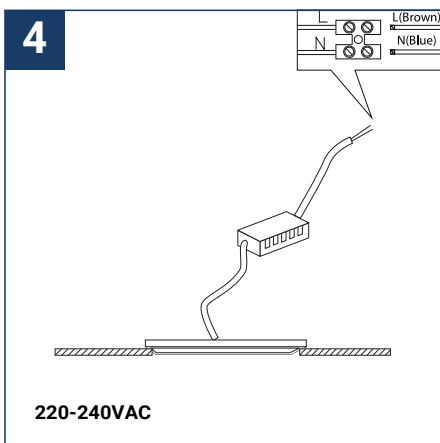

Ref : 7750B-7751B-7770B-100768-100769-100801