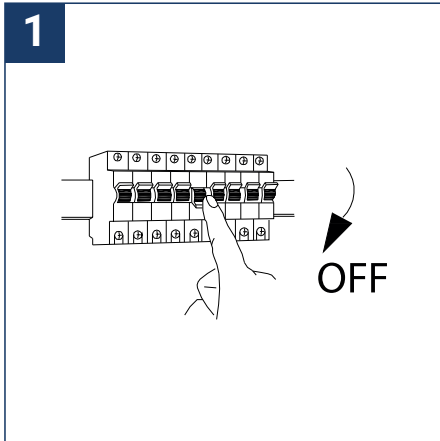

Ref : 7750B-7751B-7770B-100768-100769-100801