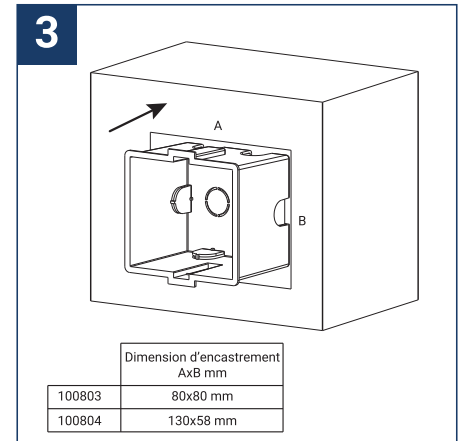

Ref : 100803-100804