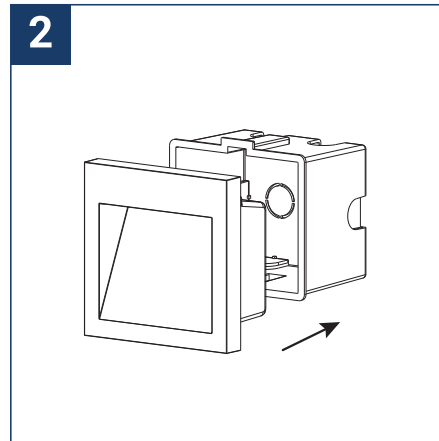

Ref : 100803-100804