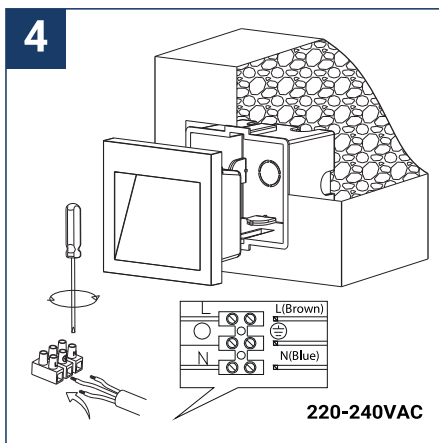

Ref : 100803-100804