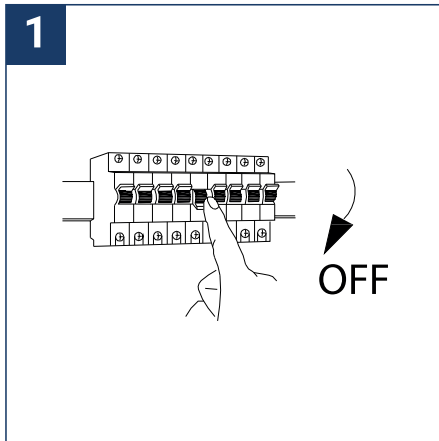

Ref : 100803-100804