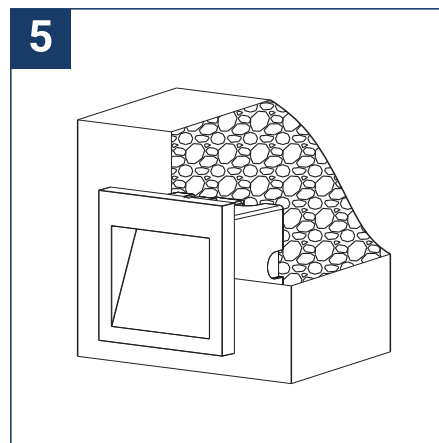

Ref : 100803-100804