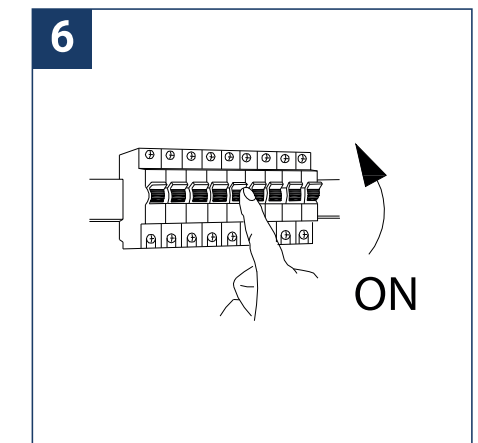

Ref : 100803-100804