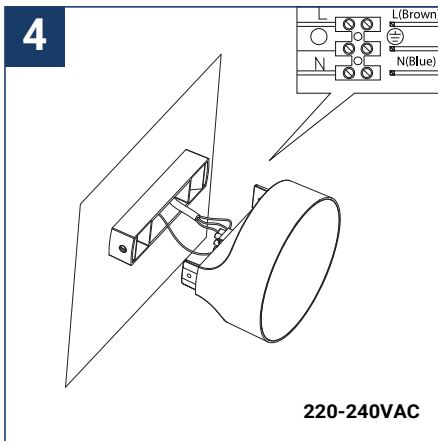

Ref : 100807-100810