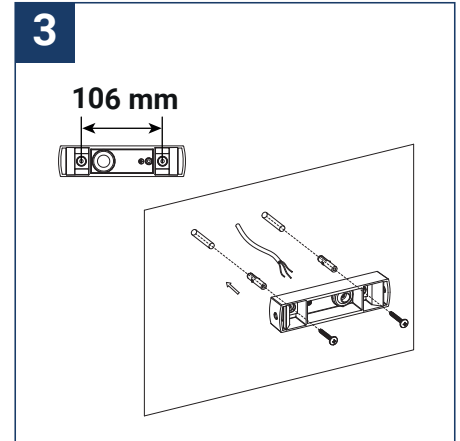

Ref : 100807-100810