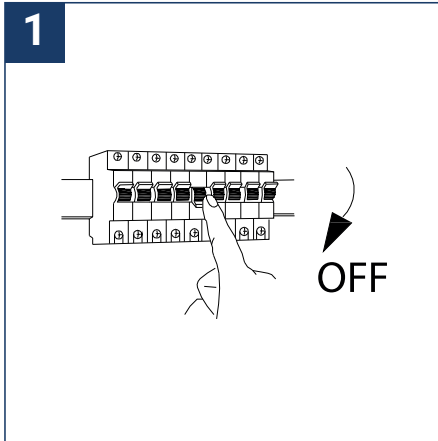

Ref : 100807-100810