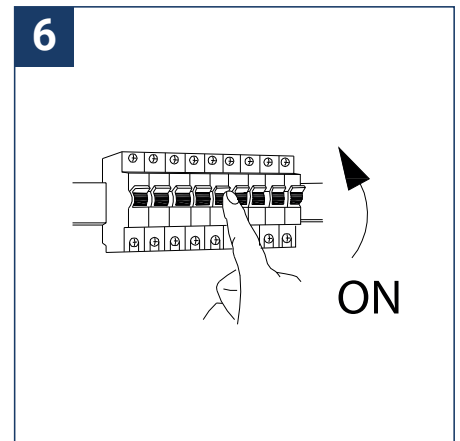

Ref : 100807-100810