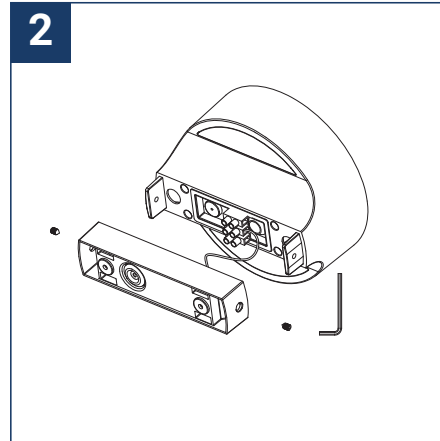

Ref : 100807-100810