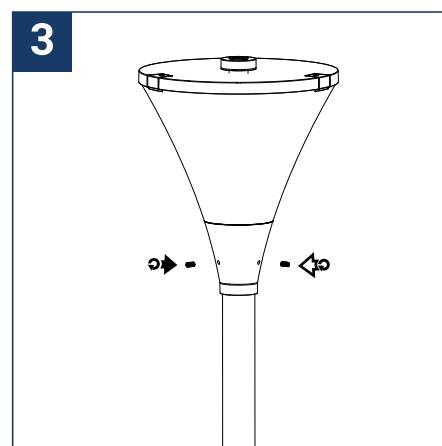

Ref : 100856

<https://www.miidex.com/283-connecteurs-etanches-et-boites-de-derivation>

FR
Cet appareil
et ses accessoires
se recyclent

À DÉPOSER
EN MAGASIN

À DÉPOSER
EN DÉCHÈTERIE

OU