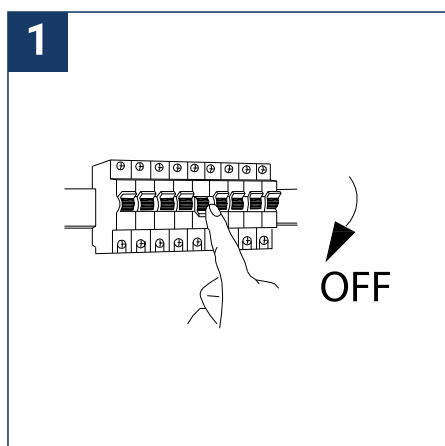

Ref : 100856

<https://www.miidex.com/283-connecteurs-etanches-et-boites-de-derivation>

FR
Cet appareil
et ses accessoires
se recyclent

À DÉPOSER
EN MAGASIN

À DÉPOSER
EN DÉCHÈTERIE

OU