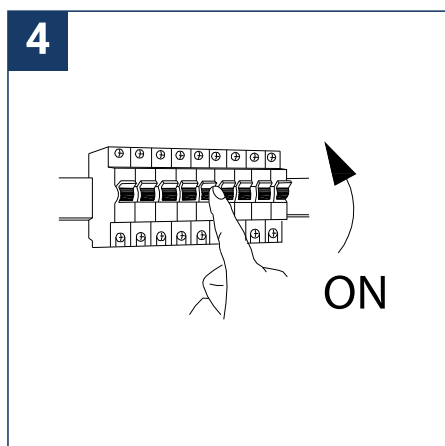

Ref : 100856

<https://www.miidex.com/283-connecteurs-etanches-et-boites-de-derivation>

FR
Cet appareil
et ses accessoires
se recyclent

À DÉPOSER
EN MAGASIN

À DÉPOSER
EN DÉCHÈTERIE

OU